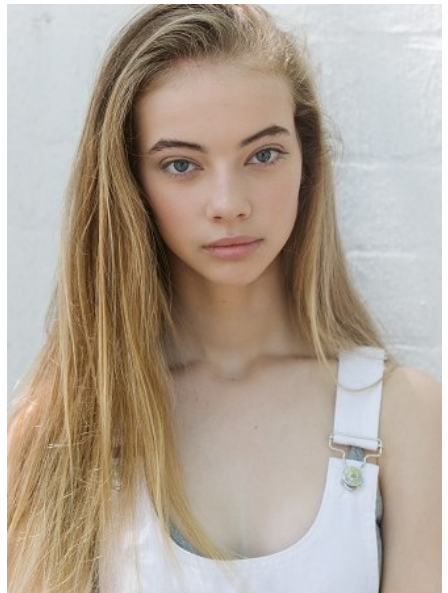

SAMANTHA BIDWELL

Height 5'9"/175cm Bust 30"/76cm Waist 25"/64cm Hips 33"/84cm Dress 4 US/34
EU/8 AUS Shoe 9.5 US/40.5 EU/7 UK Hair Blonde Eyes Blue

Samantha Bidwell

NEWCLER

PRISCILLAS

1/25 Challis Ave | Potts Point | Sydney NSW | 2011 Australia | Tel: 61 2 9332 2422 |

Email: women@priscillas.com.au