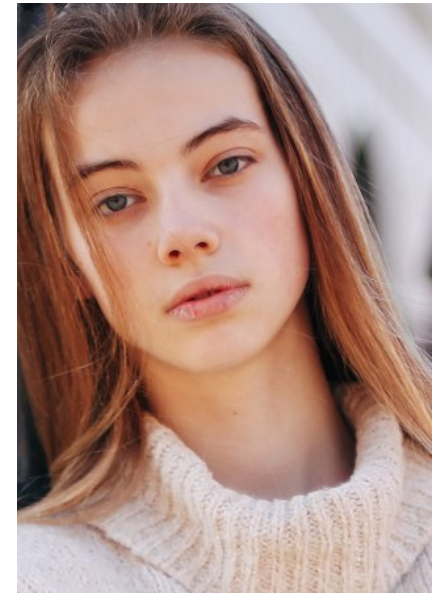

SAMANTHA BIDWELL

Height 5'9"/175cm Bust 30"/76cm Waist 25"/64cm Hips 33"/84cm Dress 4 US/34  
EU/8 AUS Shoe 9.5 US/40.5 EU/7 UK Hair Blonde Eyes Blue