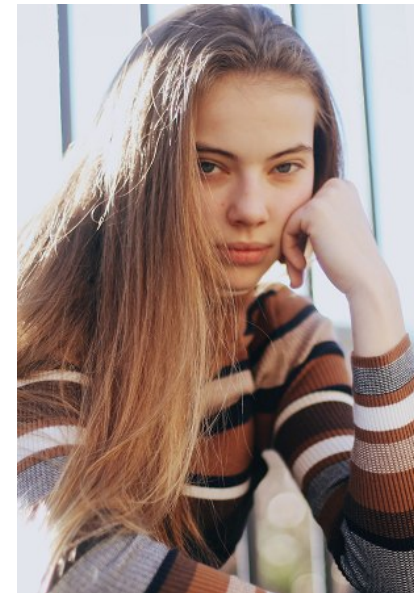

SAMANTHA BIDWELL

Height 5'9"/175cm Bust 30"/76cm Waist 25"/64cm Hips 33"/84cm Dress 4 US/34  
EU/8 AUS Shoe 9.5 US/40.5 EU/7 UK Hair Blonde Eyes Blue