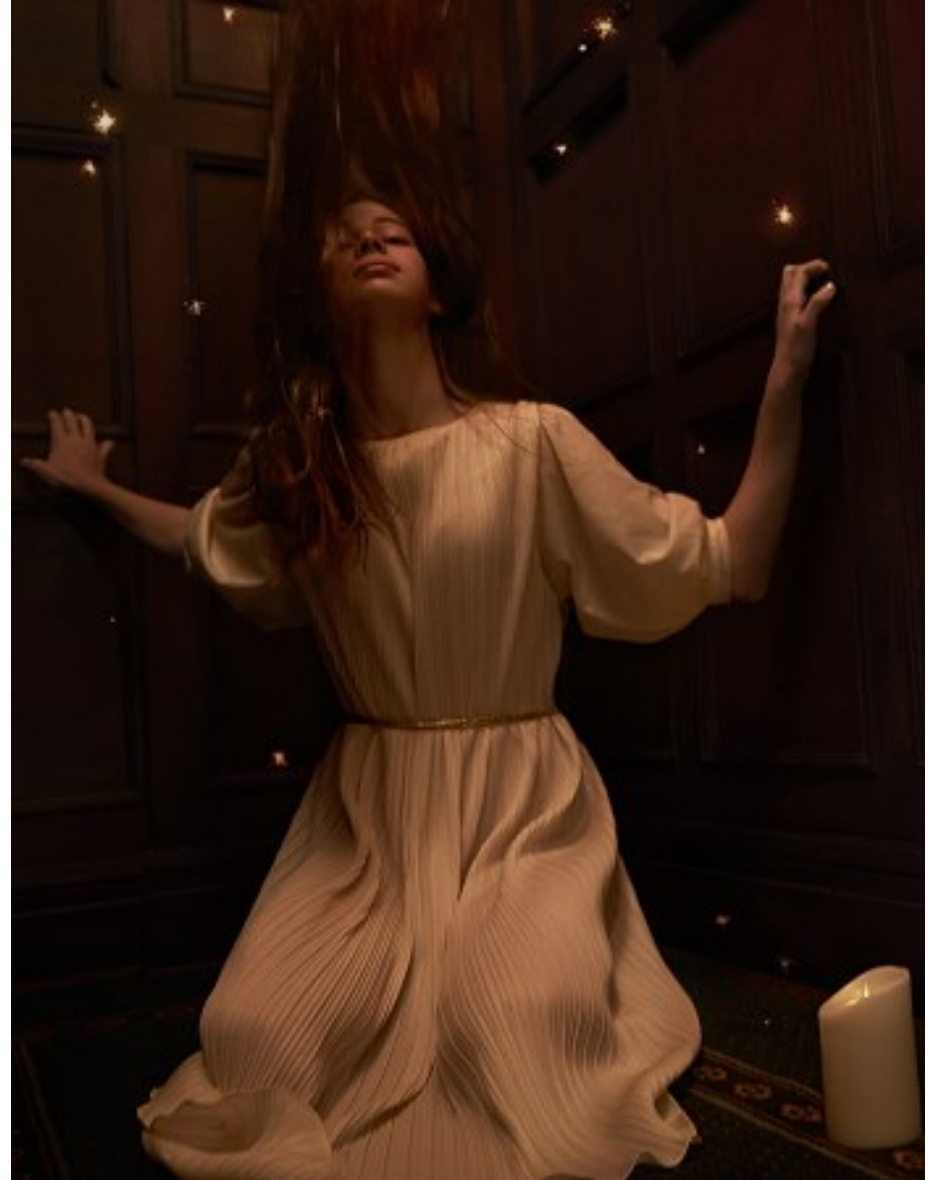

PRISCILLAS

SAMANTHA BIDWELL

Height 5'9"/175cm Bust 30"/76cm Waist 25"/64cm Hips 33"/84cm Dress 4 US/34 EU/8 AUS Shoe 9.5 US/40.5 EU/7 UK Hair Blonde Eyes Blue