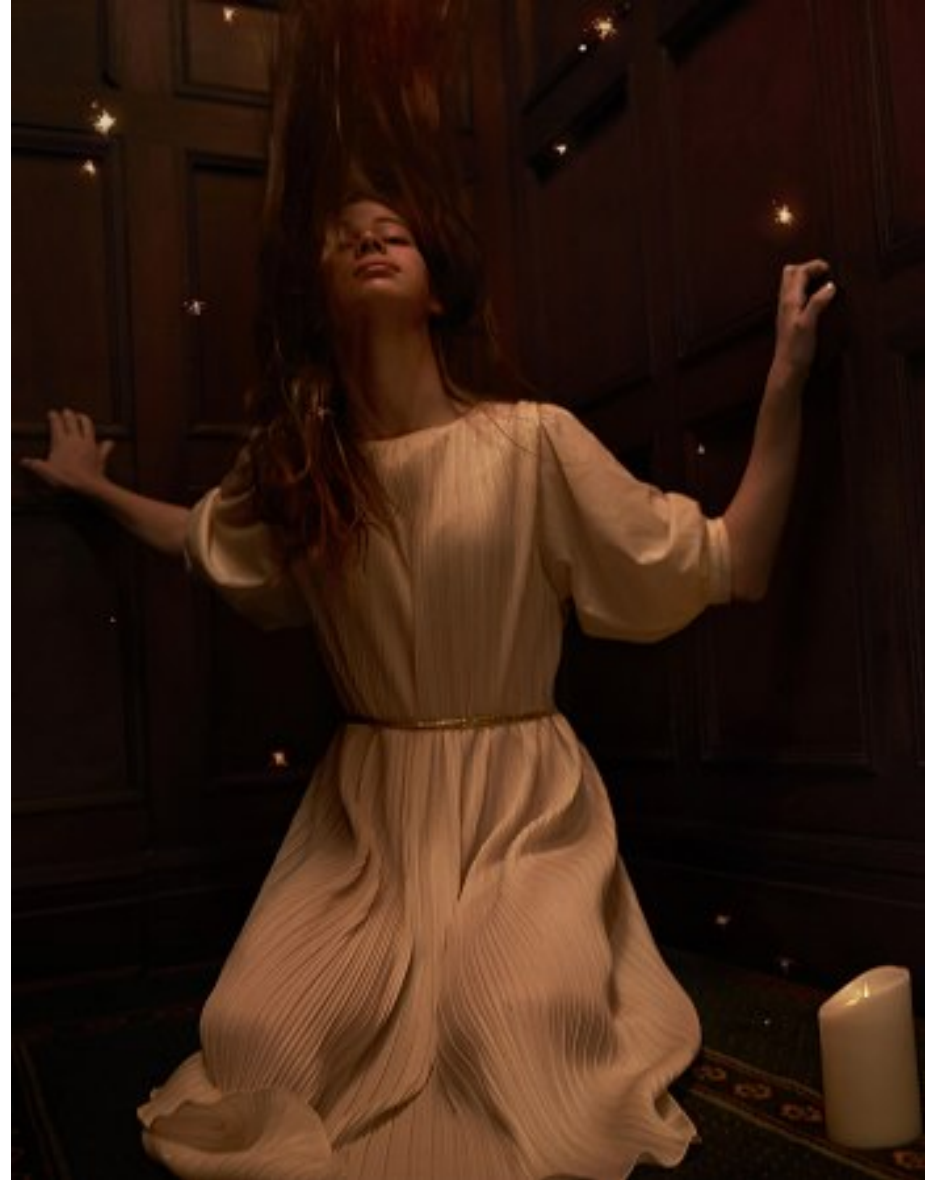

PRISCILLAS

Height 5'9"/175cm Bust 30"/76cm Waist 25"/64cm Hips 33"/84cm Dress 4 US/34 EU/8 AUS Shoe 9.5 US/40.5 EU/7 UK Hair Blonde Eyes Blue