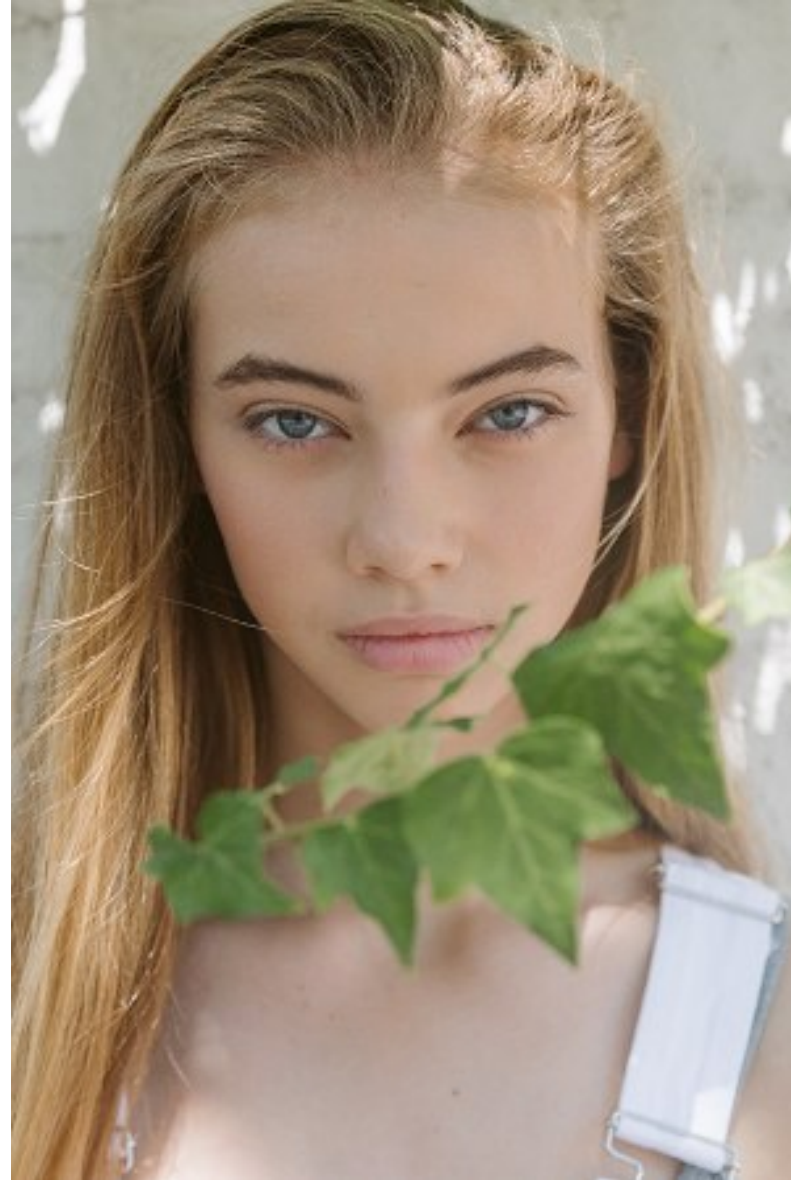

PRISCILLAS

Height 5'9"/175cm Bust 30"/76cm Waist 25"/64cm Hips 33"/84cm Dress 4 US/34 EU/8 AUS Shoe 9.5 US/40.5 EU/7 UK Hair Blonde Eyes Blue