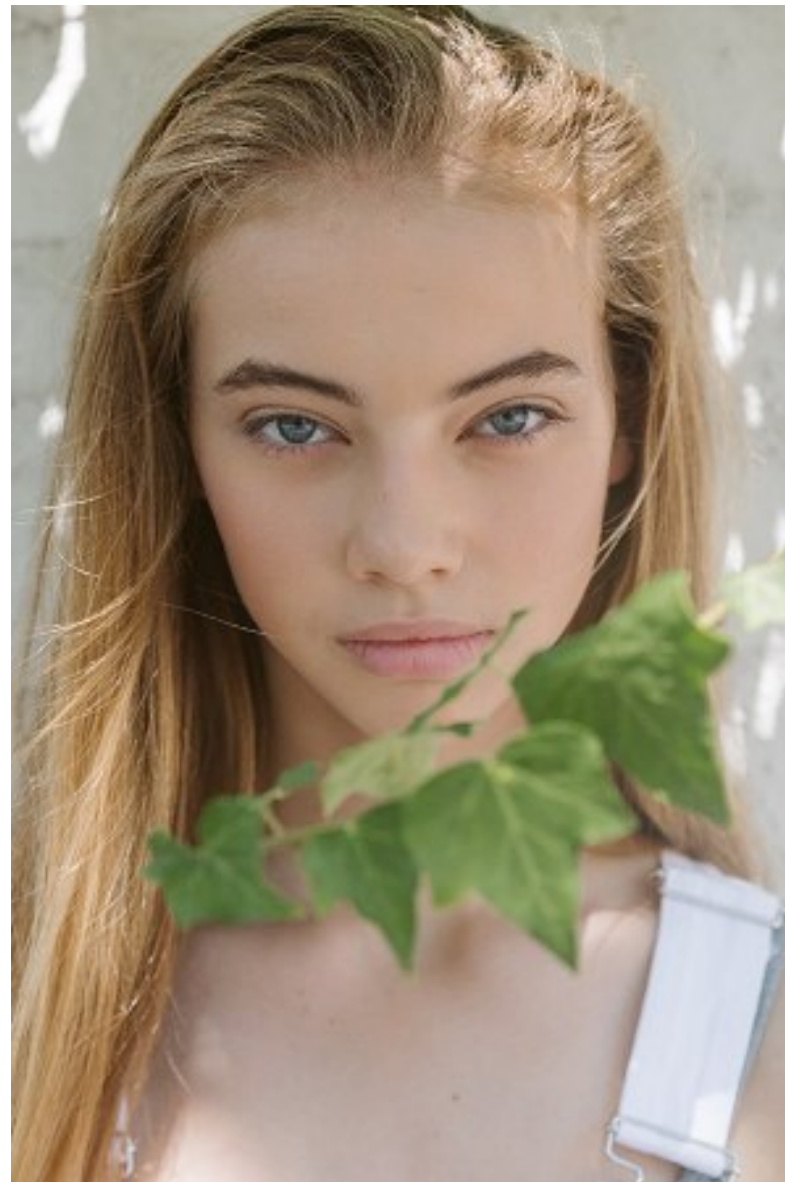

PRISCILLAS

SAMANTHA BIDWELL

Height 5'9"/175cm Bust 30"/76cm Waist 25"/64cm Hips 33"/84cm Dress 4 US/34 EU/8 AUS Shoe 9.5 US/40.5 EU/7 UK Hair Blonde Eyes Blue