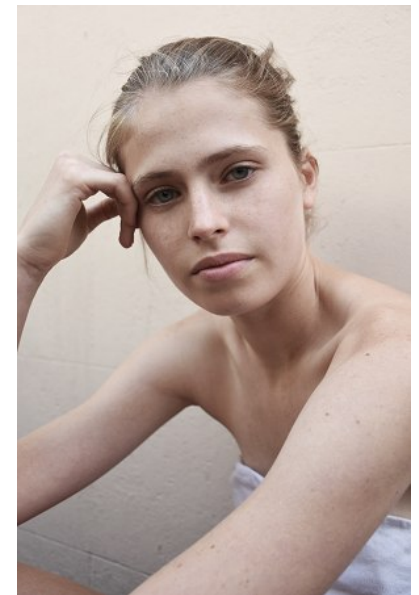

CHARLOTTE NOBBS

Height 5'8"/173cm

PRISCILLAS

1/25 Challis Ave | Potts Point | Sydney NSW | 2011 Australia | Tel: 61 2 9332 2422 |

Email: women@priscillas.com.au