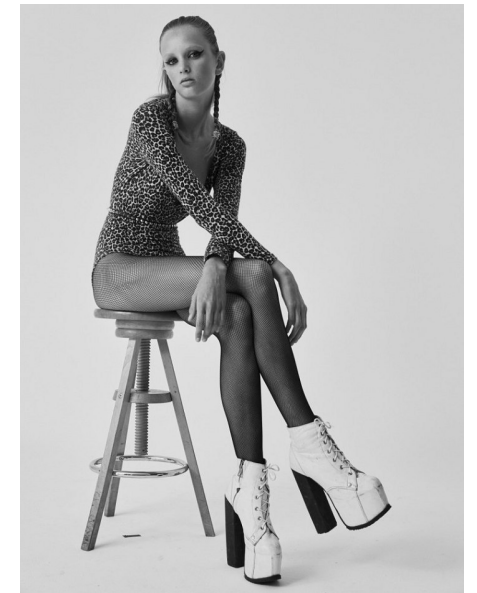

ELLA MCROBB

Height 5'10.5"/179cm Bust 30"/76cm Waist 24"/61cm Hips 34"/86cm Shoe 7.5
US/38.5 EU/5.5 UK Hair Blonde Eyes Blue

PRISCILLAS

1/25 Challis Ave | Potts Point | Sydney NSW | 2011 Australia | Tel: 61 2
9332 2422 | Email: women@priscillas.com.au