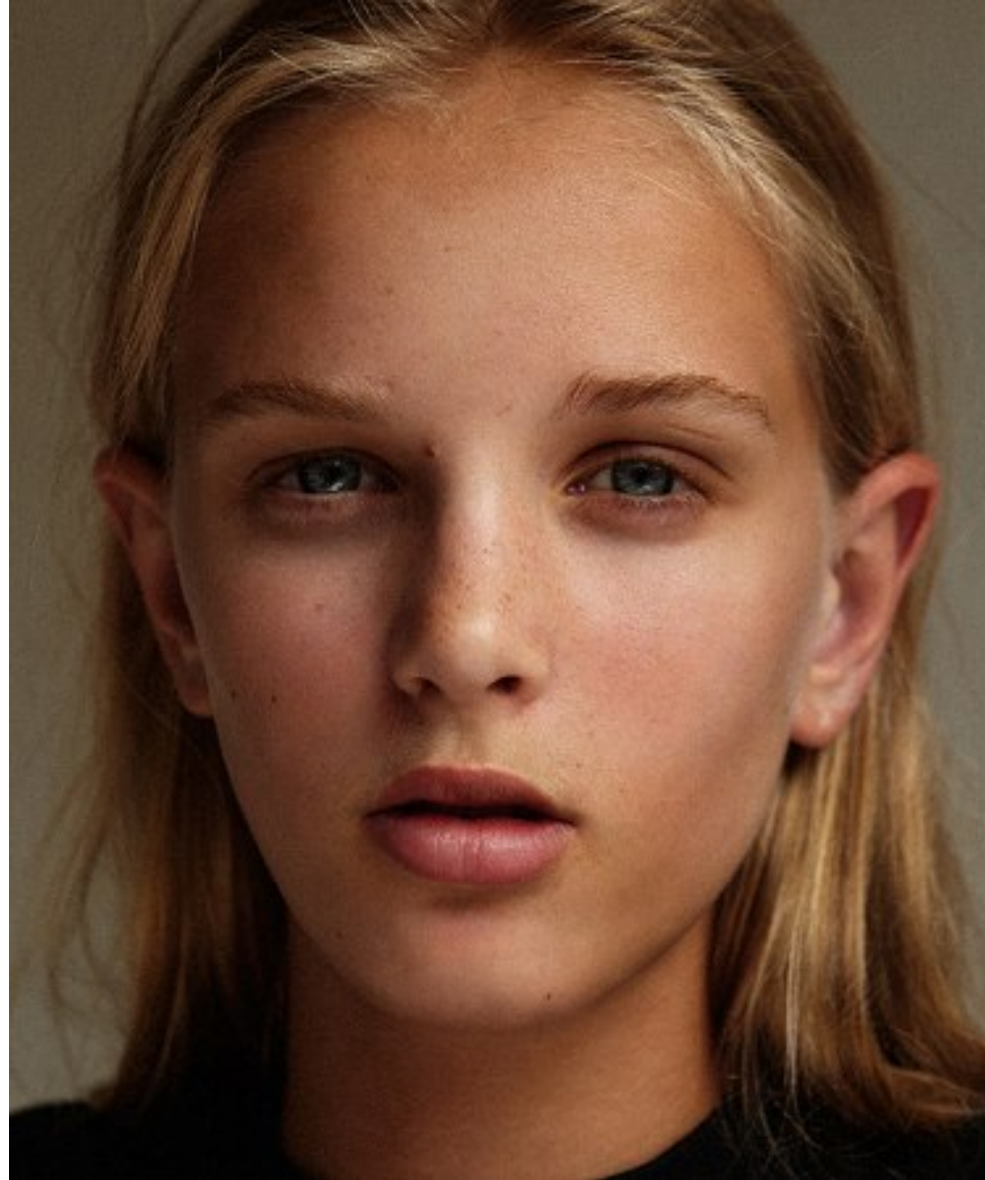

PRISCILLAS

ELLA MCROBB

Height 5'10.5"/179cm Bust 30"/76cm Waist 24"/61cm Hips 34"/86cm Shoe 7.5 US/38.5 EU/5.5 UK Hair Blonde Eyes Blue

PRISCILLAS

ELLA MCROBB

Height 5'10.5"/179cm Bust 30"/76cm Waist 24"/61cm Hips 34"/86cm Shoe 7.5 US/38.5 EU/5.5 UK Hair Blonde Eyes Blue

PRISCILLAS

ELLA MCROBB

Height 5'10.5"/179cm Bust 30"/76cm Waist 24"/61cm Hips 34"/86cm Shoe 7.5 US/38.5 EU/5.5 UK Hair Blonde Eyes Blue