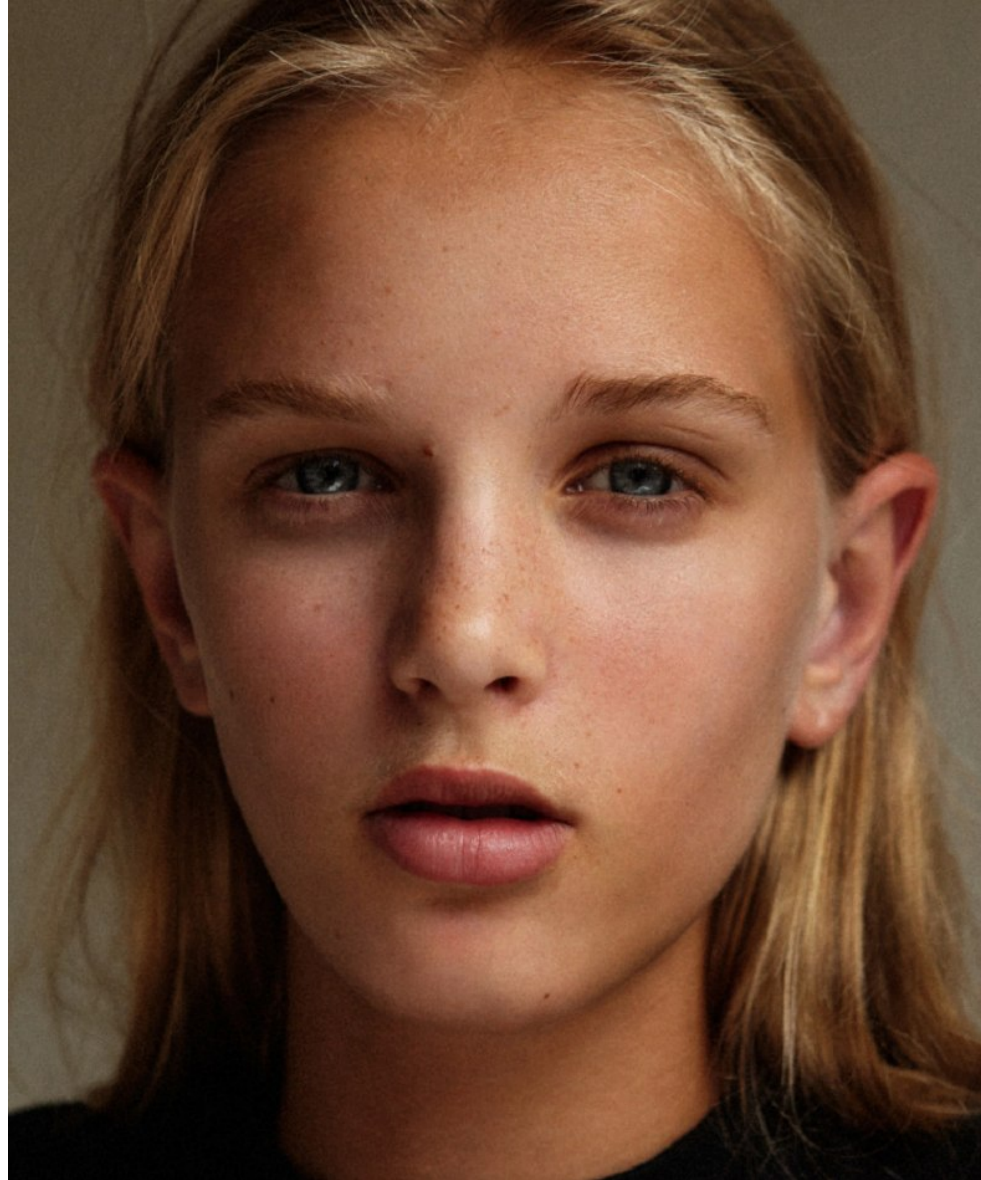

PRISCILLAS

ELLA MCROBB

Height 5'10.5"/179cm Bust 30"/76cm Waist 24"/61cm Hips 34"/86cm Shoe 7.5 US/38.5 EU/5.5 UK Hair Blonde Eyes Blue

PRISCILLAS

ELLA MCROBB

Height 5'10.5"/179cm Bust 30"/76cm Waist 24"/61cm Hips 34"/86cm Shoe 7.5 US/38.5 EU/5.5 UK Hair Blonde Eyes Blue

PRISCILLAS

ELLA MCROBB

Height 5'10.5"/179cm Bust 30"/76cm Waist 24"/61cm Hips 34"/86cm Shoe 7.5 US/38.5 EU/5.5 UK Hair Blonde Eyes Blue