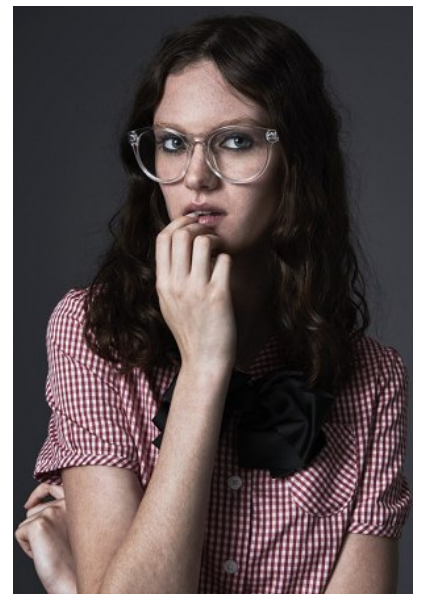

HANNAH CLAVERIE

Height 5'10"/178cm Bust 31"/79cm Waist 24"/61cm Hips 34"/86cm
Dress 4-6US/34-36 EU/8-10 AUS Shoe 7 US/38 EU/5 UK Hair Brown Eyes Green

PRISCILLAS

1/25 Challis Ave | Potts Point | Sydney NSW | 2011 Australia | Tel: 61 2 9332 2422 |