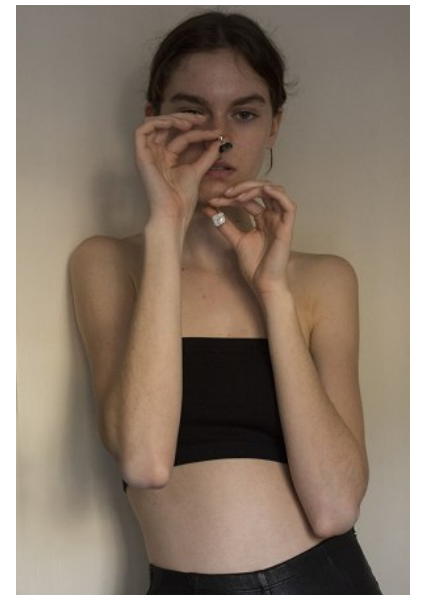

HANNAH CLAVERIE

Height 5'10"/178cm Bust 31"/79cm Waist 24"/61cm Hips 34"/86cm
Dress 4-6US/34-36 EU/8-10 AUS Shoe 7 US/38 EU/5 UK Hair Brown Eyes Green

PRISCILLAS

1/25 Challis Ave | Potts Point | Sydney NSW | 2011 Australia | Tel: 61 2 9332 2422 |