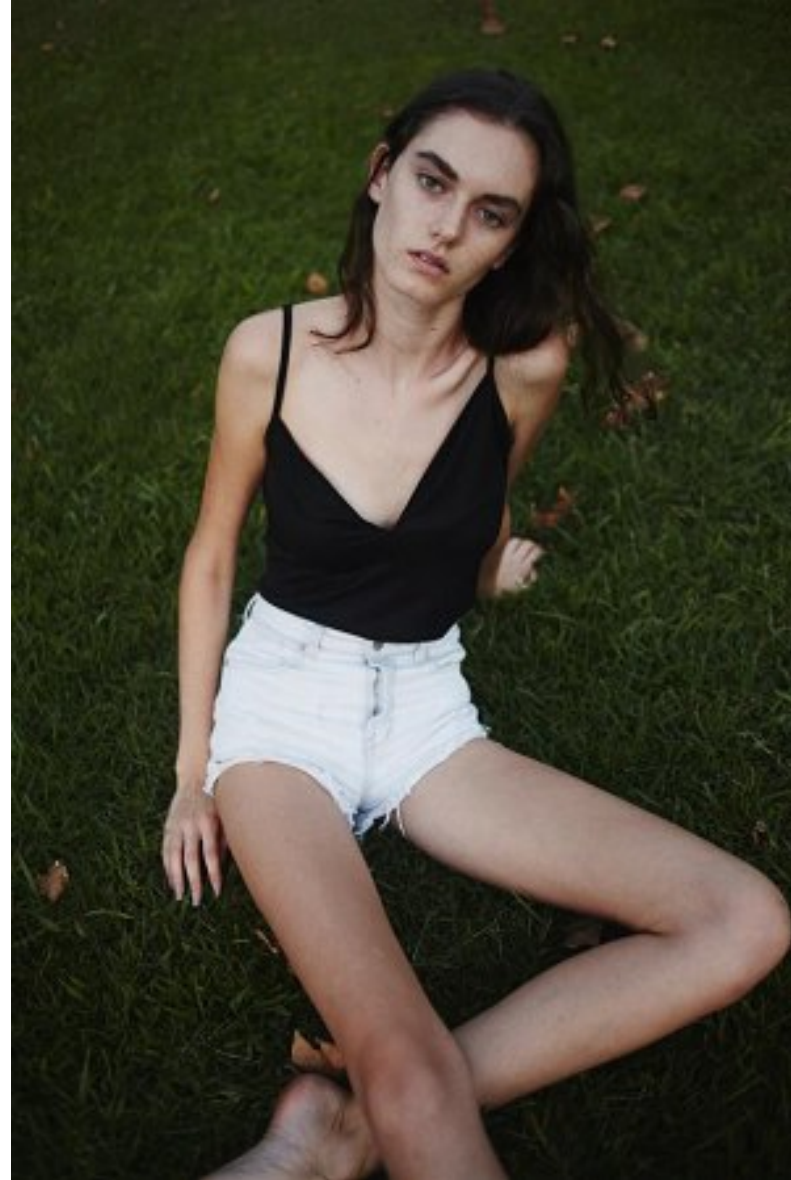

PRISCILLAS

HANNAH CLAVERIE

Height 5'10"/178cm Bust 31"/79cm Waist 24"/61cm Hips 34"/86cm Dress 4-6US/34-36 EU/8-10 AUS Shoe 7 US/38 EU/5 UK Hair Brown Eyes Green