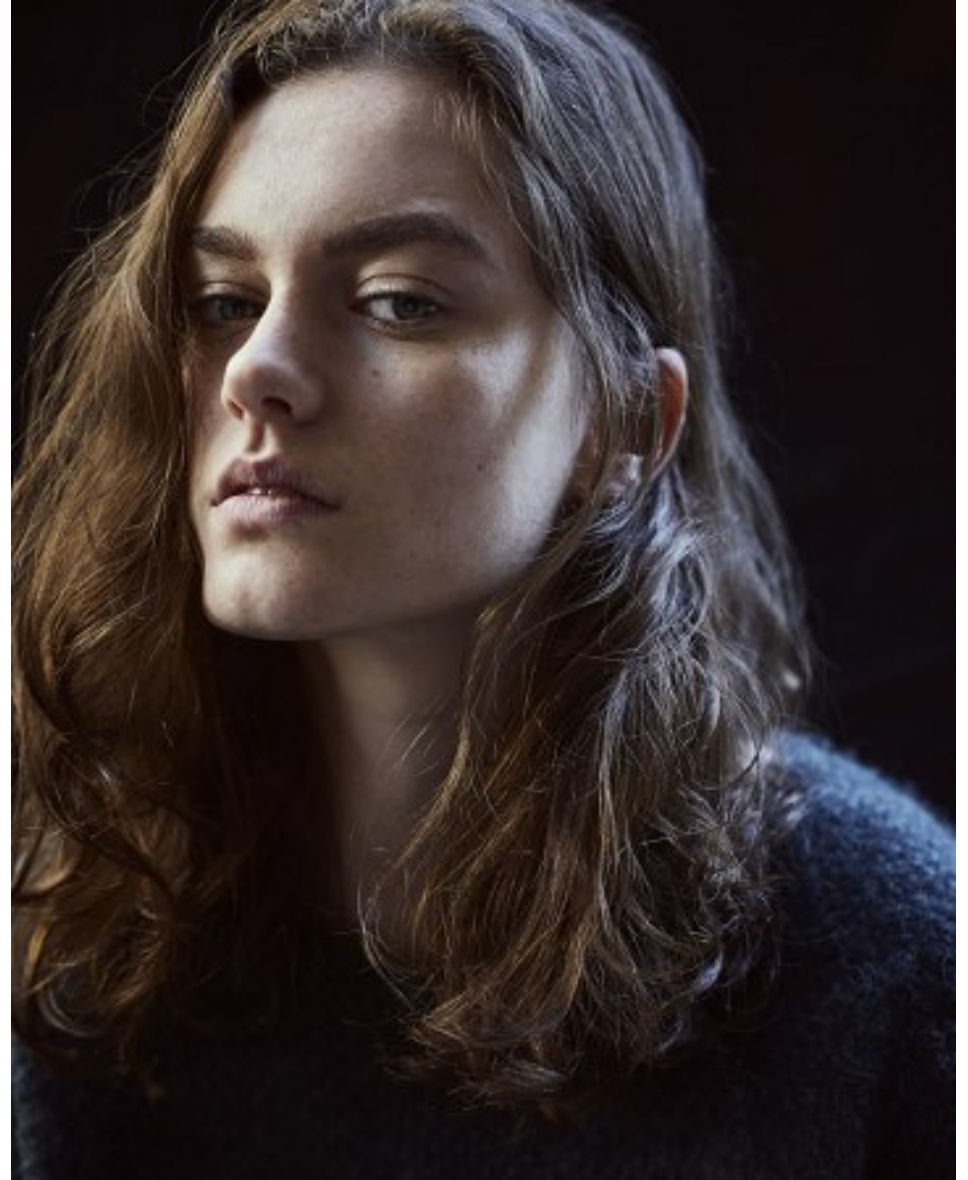

PRISCILLAS

HANNAH CLAVERIE

Height 5'10"/178cm Bust 31"/79cm Waist 24"/61cm Hips 34"/86cm Dress 4-6US/34-36 EU/8-10 AUS Shoe 7 US/38 EU/5 UK Hair Brown Eyes Green