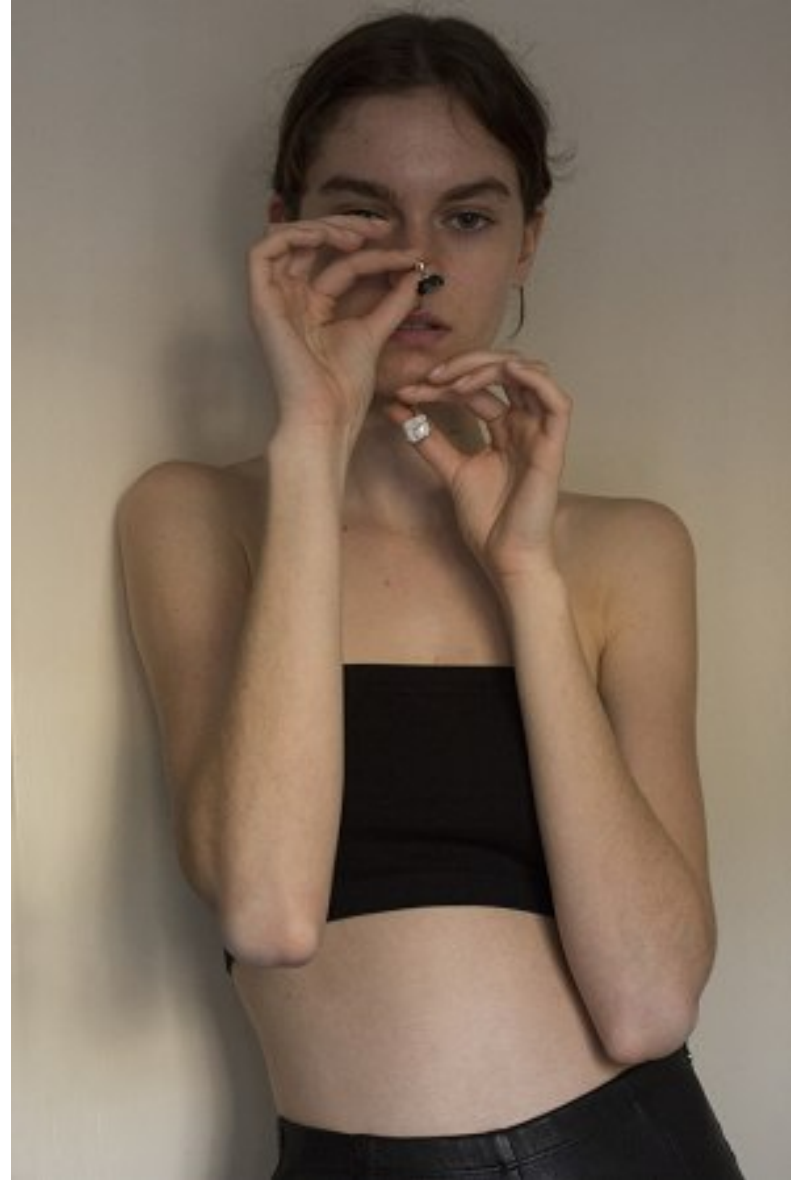

PRISCILLAS

HANNAH CLAVERIE

Height 5'10"/178cm Bust 31"/79cm Waist 24"/61cm Hips 34"/86cm Dress 4-6US/34-36 EU/8-10 AUS Shoe 7 US/38 EU/5 UK Hair Brown Eyes Green

PRISCILLAS

HANNAH CLAVERIE

Height 5'10"/178cm Bust 31"/79cm Waist 24"/61cm Hips 34"/86cm Dress 4-6US/34-36 EU/8-10 AUS Shoe 7 US/38 EU/5 UK Hair Brown Eyes Green