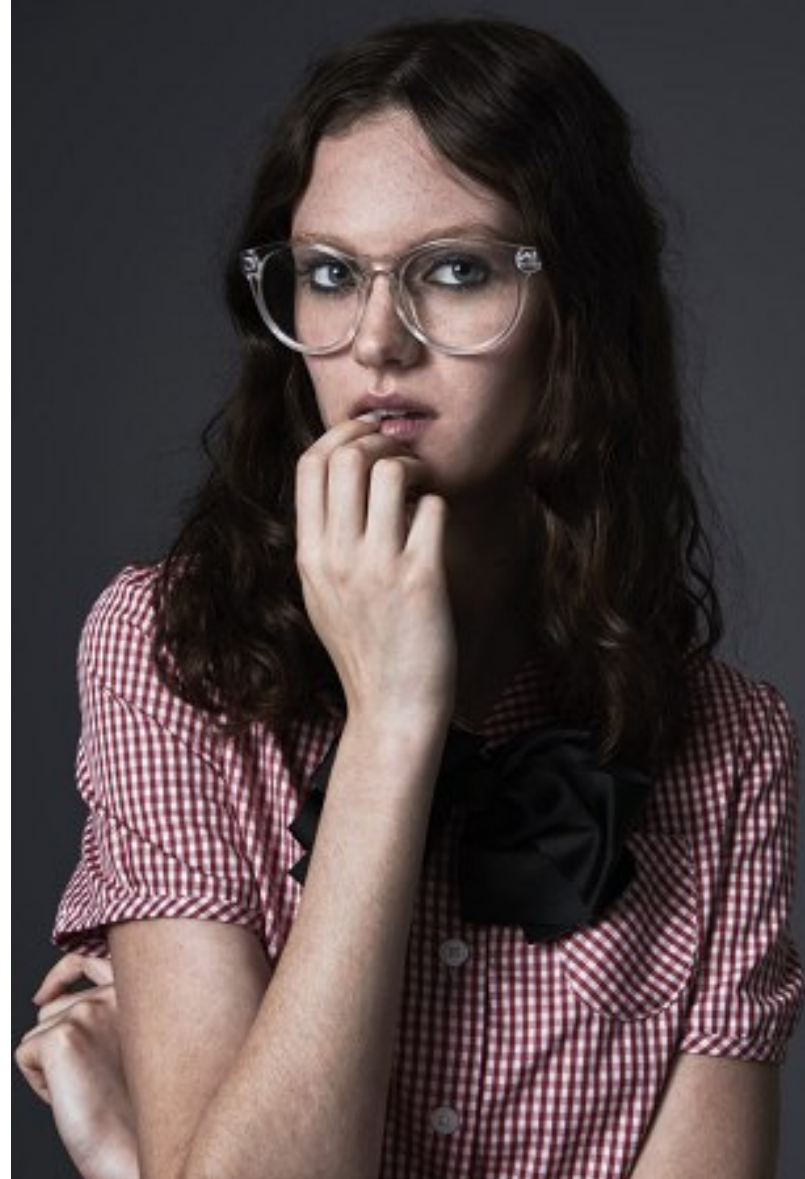

PRISCILLAS

HANNAH CLAVERIE

Height 5'10"/178cm Bust 31"/79cm Waist 24"/61cm Hips 34"/86cm Dress 4-6US/34-36 EU/8-10 AUS Shoe 7 US/38 EU/5 UK Hair Brown Eyes Green

PRISCILLAS

HANNAH CLAVERIE

Height 5'10"/178cm Bust 31"/79cm Waist 24"/61cm Hips 34"/86cm Dress 4-6US/34-36 EU/8-10 AUS Shoe 7 US/38 EU/5 UK Hair Brown Eyes Green