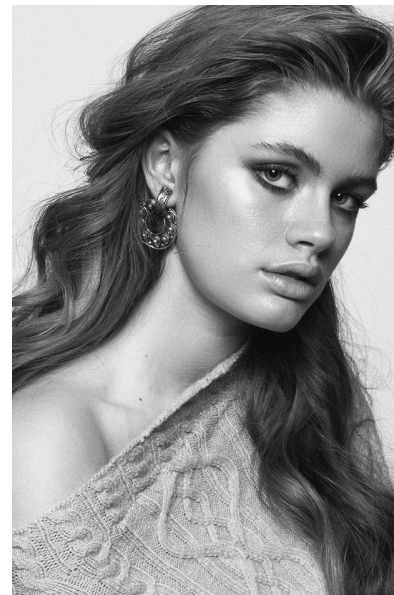

MADISON SCHOFIELD

Height 5'11"/180cm Bust 32"/81cm Waist 26"/66cm Hips 36"/92cm  
Dress 4 US/34 EU/8 AUS Shoe 11 US/42 EU/7.5 UK Hair Blonde  
Eyes Blue