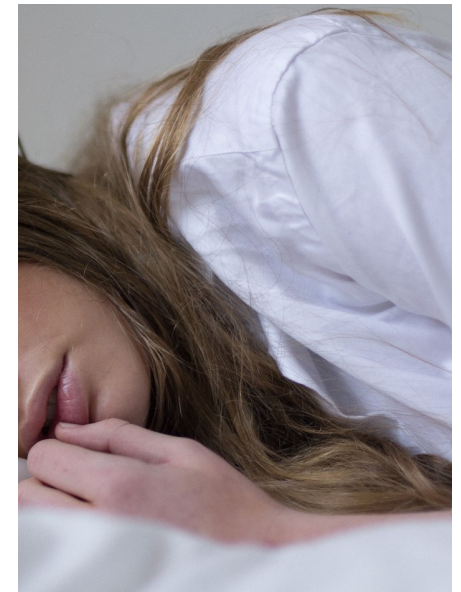

MADISON SCHOFIELD

Height 5'11"/180cm Bust 32"/81cm Waist 26"/66cm Hips 36"/92cm  
Dress 4 US/34 EU/8 AUS Shoe 11 US/42 EU/7.5 UK Hair Blonde  
Eyes Blue