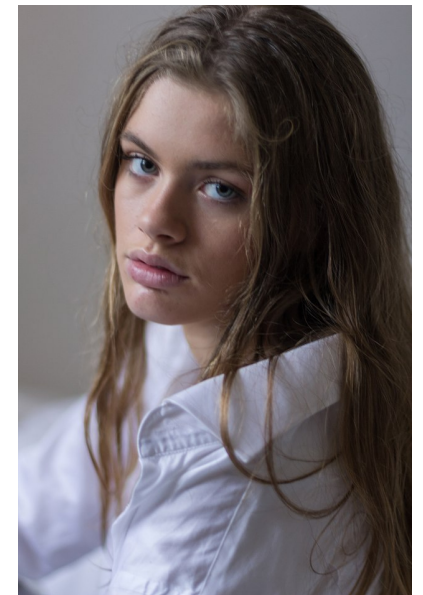

MADISON SCHOFIELD

Height 5'11"/180cm Bust 32"/81cm Waist 26"/66cm Hips 36"/92cm  
Dress 4 US/34 EU/8 AUS Shoe 11 US/42 EU/7.5 UK Hair Blonde  
Eyes Blue