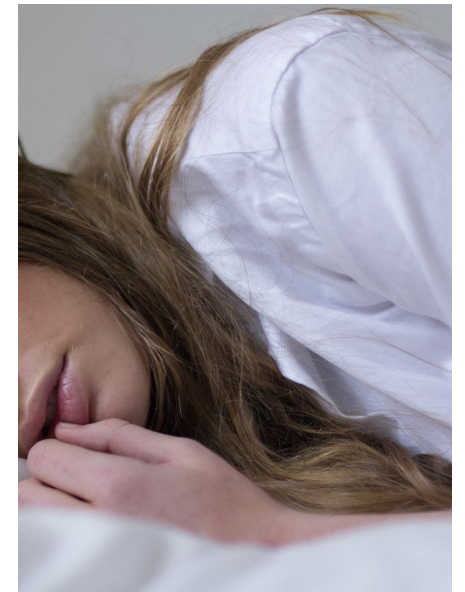

MADISON SCHOFIELD

Height 5'11"/180cm Bust 32"/81cm Waist 26"/66cm Hips 36"/92cm Dress 4  
US/34 EU/8 AUS Shoe 11 US/42 EU/7.5 UK Hair Blonde Eyes Blue