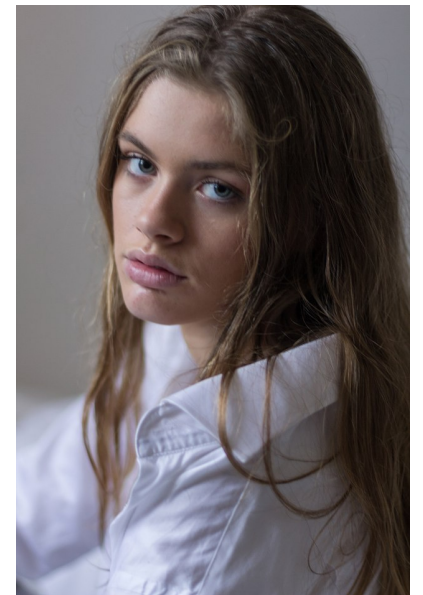

MADISON SCHOFIELD

Height 5'11"/180cm Bust 32"/81cm Waist 26"/66cm Hips 36"/92cm Dress 4  
US/34 EU/8 AUS Shoe 11 US/42 EU/7.5 UK Hair Blonde Eyes Blue