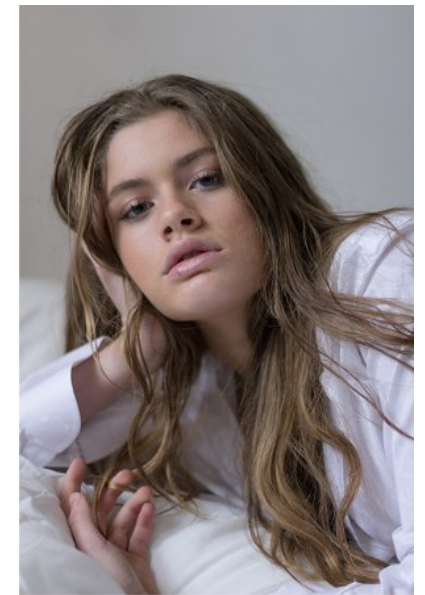

MADISON SCHOFIELD

Height 5'11"/180cm Bust 32"/81cm Waist 26"/66cm Hips 36"/92cm Dress 4
US/34 EU/8 AUS Shoe 11 US/42 EU/7.5 UK Hair Blonde Eyes Blue

PRISCILLAS

1/25 Challis Ave | Potts Point | Sydney NSW | 2011 Australia | Tel: 61 2 9332 2422 |