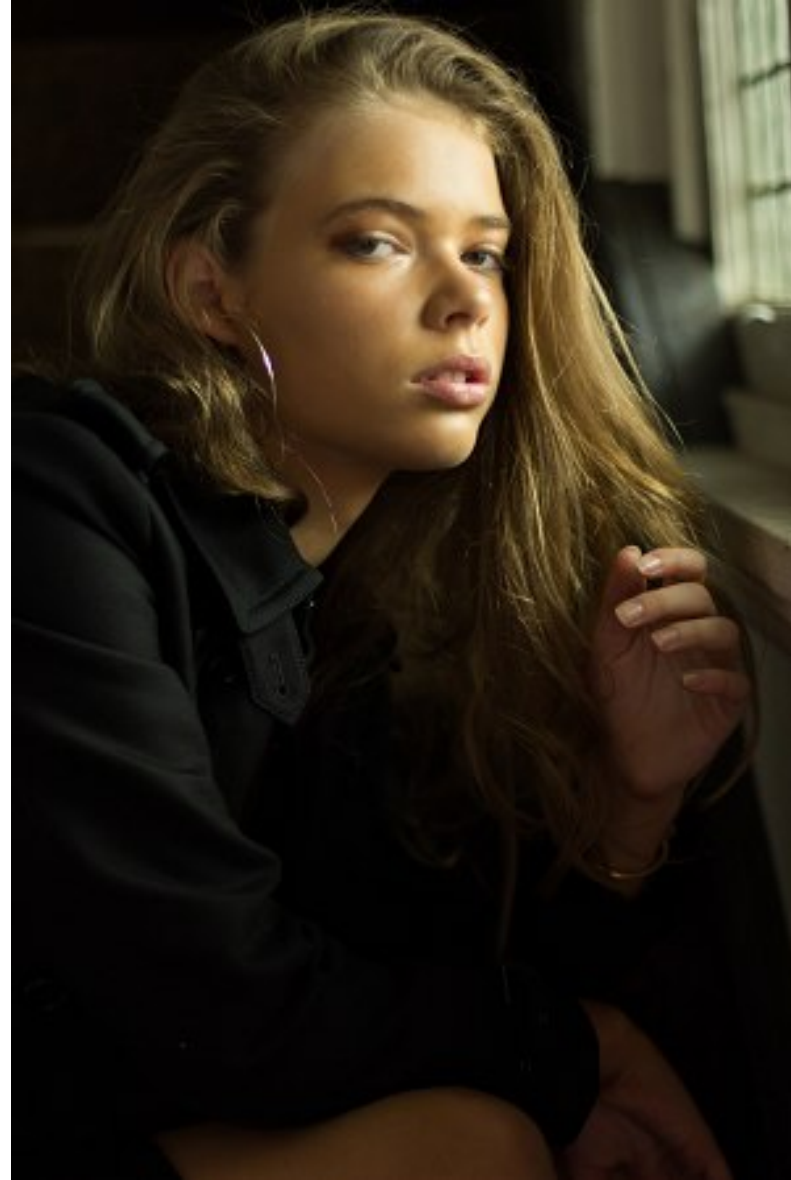

PRISCILLAS

LARA MCCABE

Height 5'9.5"/177cm Bust 34"/86cm Waist 26"/66cm Hips 36"/91cm Dress 4 US/34 EU/8 AUS Shoe 9 US/40 EU/6.5 UK Hair Ash Blonde Eyes Green