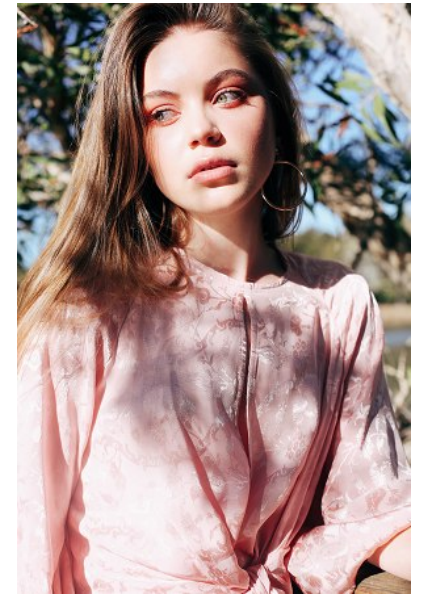

ANALISE LAUNDY

Height 5'3.5"/162cm

PRISCILLAS

1/25 Challis Ave | Potts Point | Sydney NSW | 2011 Australia | Tel: 61 2 9332 2422 |

Email: women@priscillas.com.au