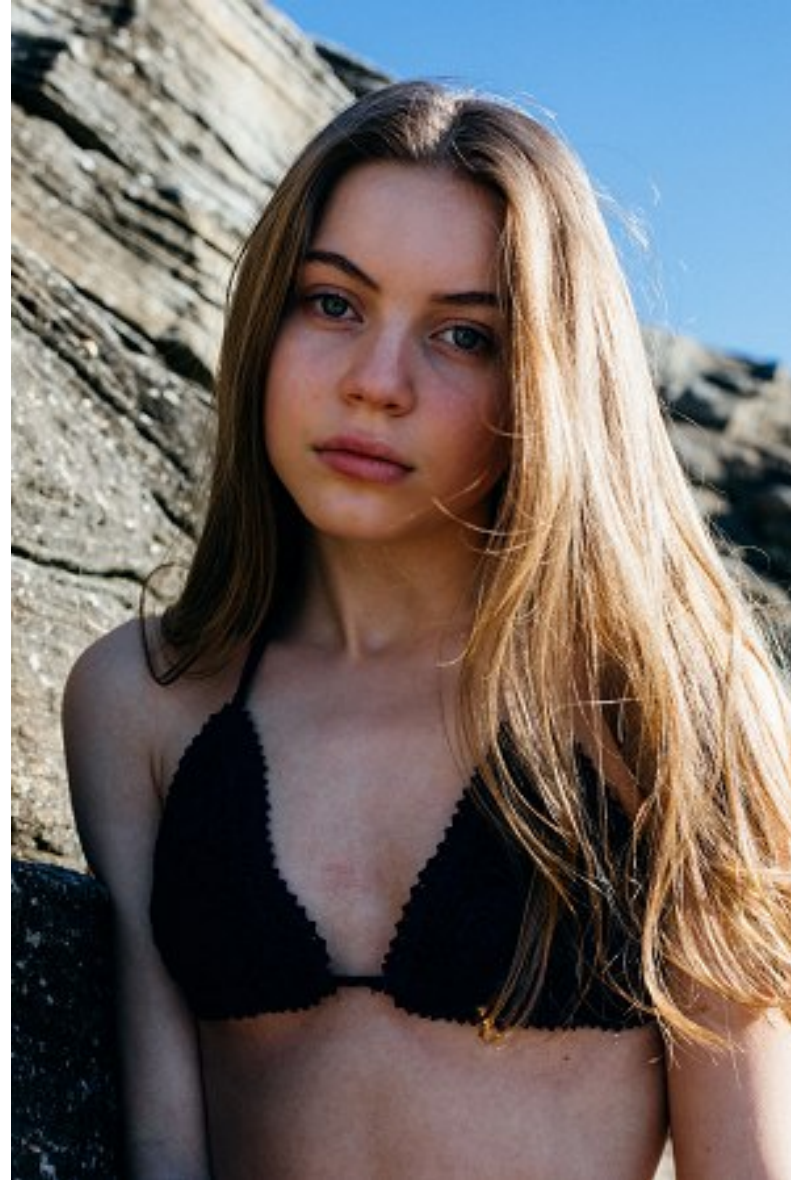

PRISCILLAS

ANALISE LAUNDY

Height 5'3.5"/162cm