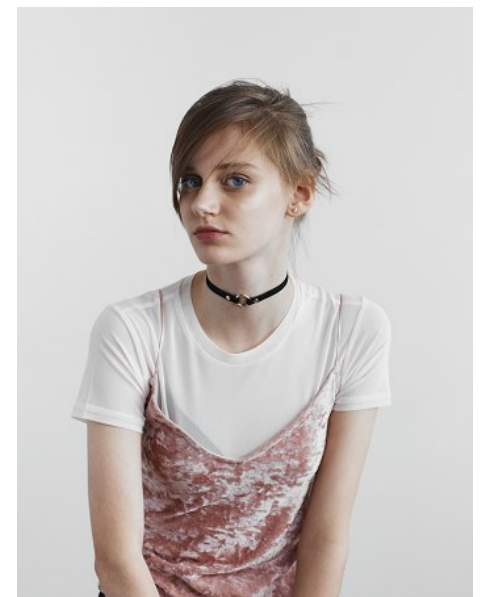

SOPHIE TALBOT

PRISCILLAS

1/25 Challis Ave | Potts Point | Sydney NSW | 2011 Australia | Tel: 61 2 9332 2422 |

Email: women@priscillas.com.au