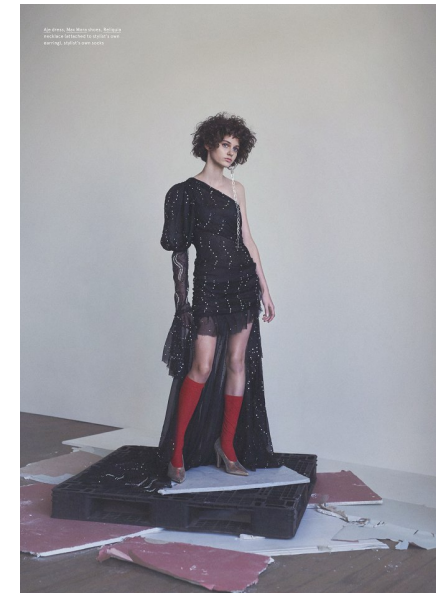

SOPHIE TALBOT

Height 5'7.5"/171cm Bust 31"/79cm Waist 23"/58cm Hips 33"/84cm
Dress 4 US/34 EU/8 AUS Shoe 9 US/40 EU/6.5 UK Hair Brown Eyes Blue

PRISCILLAS

1/25 Challis Ave | Potts Point | Sydney NSW | 2011 Australia | Tel: 61 2 9332
2422 | Email: women@priscillas.com.au