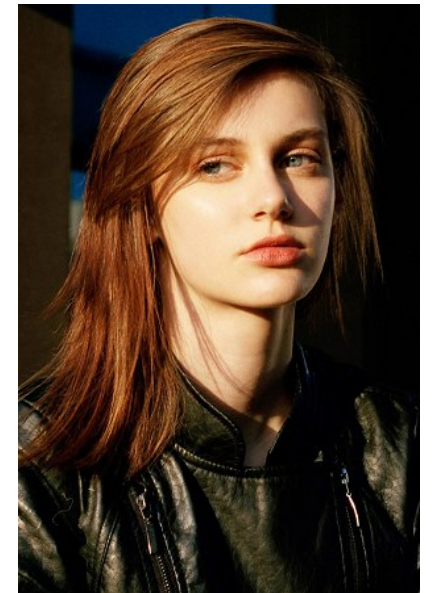

SOPHIE TALBOT

Height 5'8"/173cm Bust 31"/79cm Waist 23"/58cm Hips 33"/84cm Dress 4 US/34
EU/8 AUS Shoe 9 US/40 EU/6.5 UK Hair Brown Eyes Blue

PRISCILLAS

1/25 Challis Ave | Potts Point | Sydney NSW | 2011 Australia | Tel: 61 2 9332 2422 |