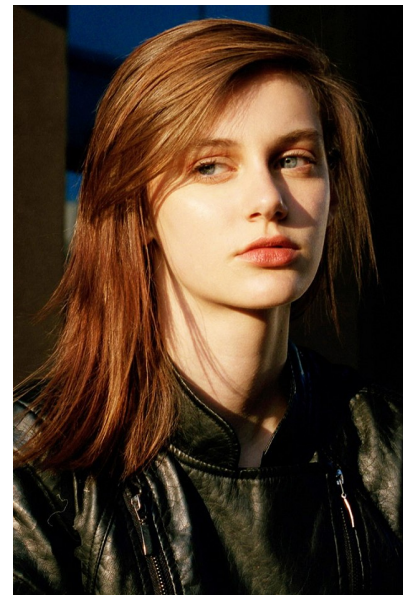

SOPHIE TALBOT

Height 5'7.5"/171cm Bust 31"/79cm Waist 23"/58cm Hips 33"/84cm
Dress 4 US/34 EU/8 AUS Shoe 9 US/40 EU/6.5 UK Hair Brown Eyes Blue

PRISCILLAS

1/25 Challis Ave | Potts Point | Sydney NSW | 2011 Australia | Tel: 61 2 9332
2422 | Email: women@priscillas.com.au