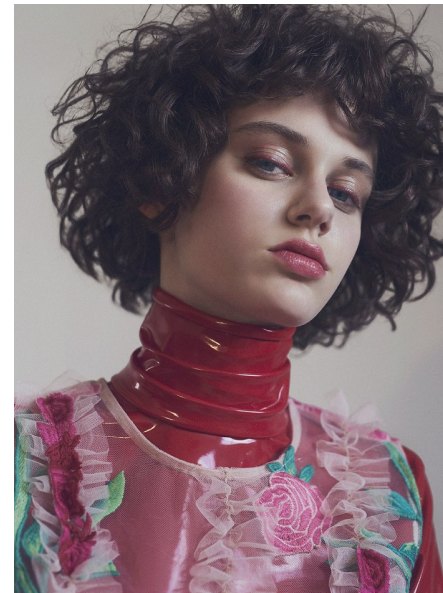

SOPHIE TALBOT

Height 5'7.5"/171cm Bust 31"/79cm Waist 23"/58cm Hips 33"/84cm
Dress 4 US/34 EU/8 AUS Shoe 9 US/40 EU/6.5 UK Hair Brown Eyes Blue

PRISCILLAS

1/25 Challis Ave | Potts Point | Sydney NSW | 2011 Australia | Tel: 61 2 9332
2422 | Email: women@priscillas.com.au