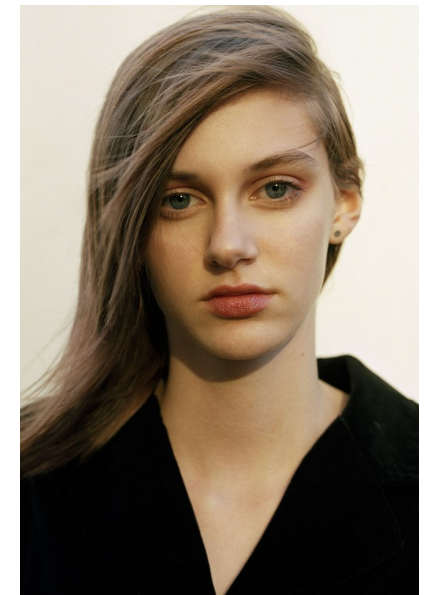

SOPHIE TALBOT

Height 5'7.5"/171cm Bust 31"/79cm Waist 23"/58cm Hips 33"/84cm
Dress 4 US/34 EU/8 AUS Shoe 9 US/40 EU/6.5 UK Hair Brown Eyes Blue

PRISCILLAS

1/25 Challis Ave | Potts Point | Sydney NSW | 2011 Australia | Tel: 61 2 9332
2422 | Email: women@priscillas.com.au