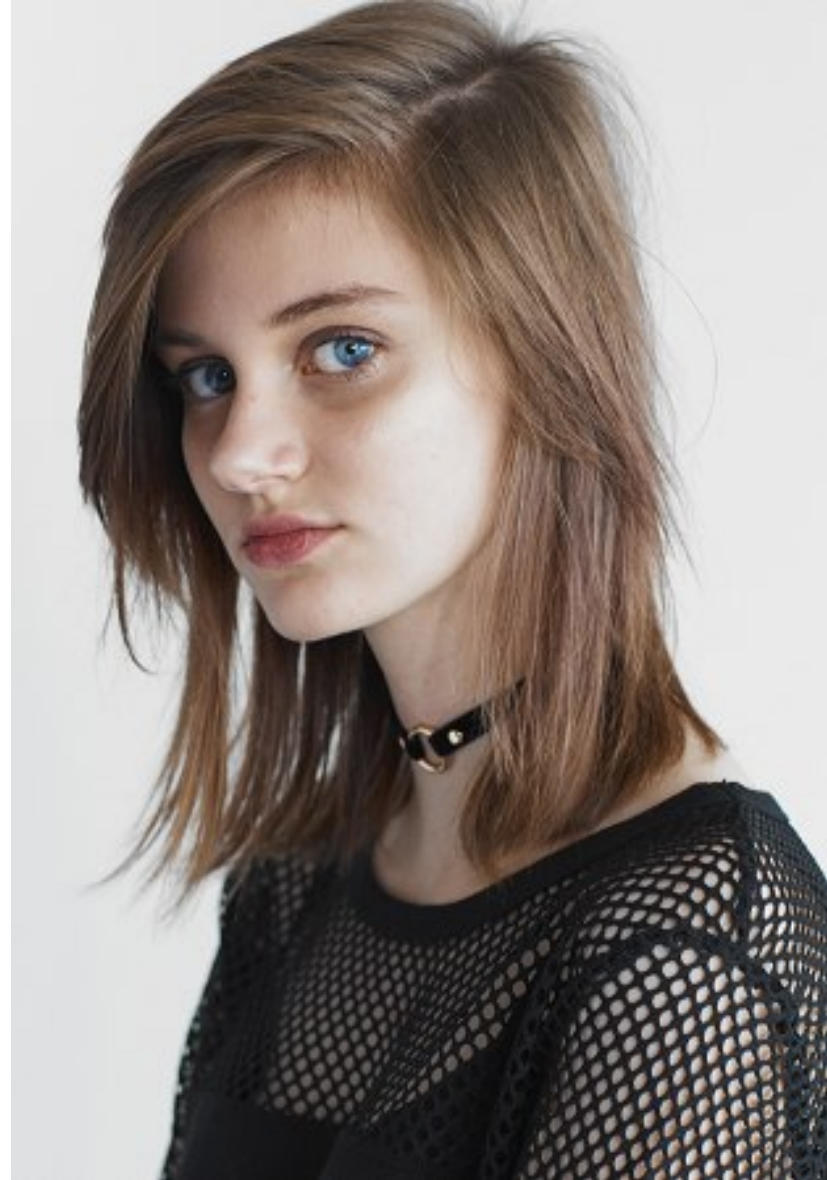

PRISCILLAS

SOPHIE TALBOT

Height 5'8"/173cm Bust 31"/79cm Waist 23"/58cm Hips 33"/84cm Dress 4 US/34 EU/8 AUS Shoe 9 US/40 EU/6.5 UK Hair Brown Eyes Blue