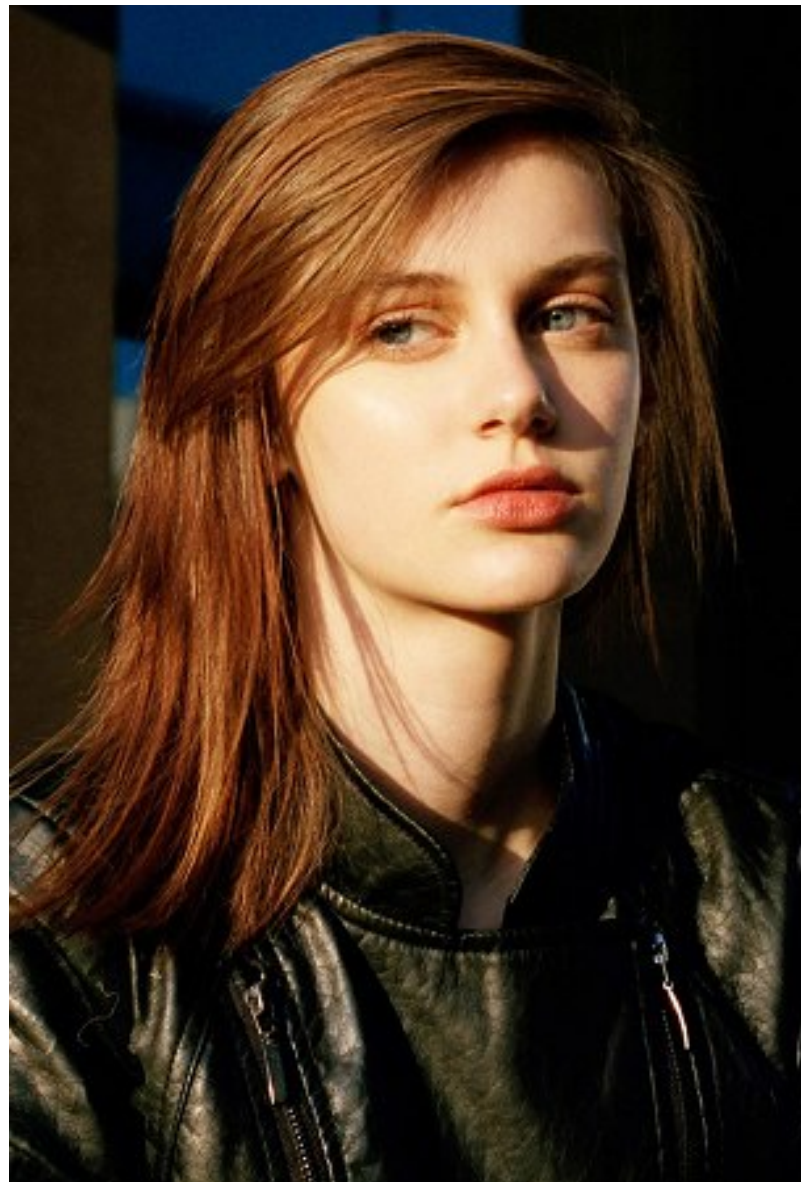

PRISCILLAS

SOPHIE TALBOT

Height 5'8"/173cm Bust 31"/79cm Waist 23"/58cm Hips 33"/84cm Dress 4 US/34 EU/8 AUS Shoe 9 US/40 EU/6.5 UK Hair Brown Eyes Blue