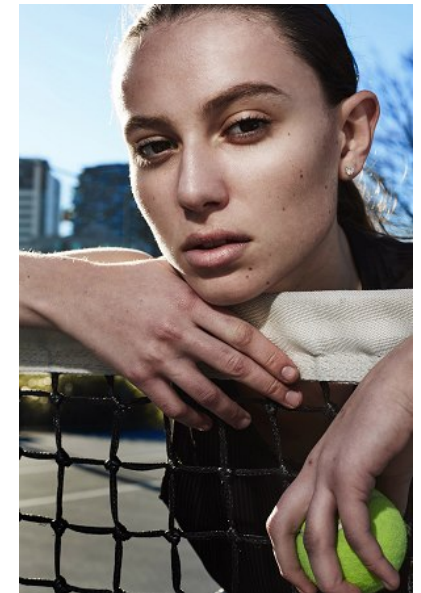

STEVIE HEFFERAN

Height 5'8.5"/174cm Bust 30.5"/77cm Waist 24"/61cm Hips 34"/86cm Dress 2-4
US/32-34 EU/6-8 AUS Shoe 9 US/40 EU/6.5 UK Hair Brown Eyes Brown

PRISCILLAS

1/25 Challis Ave | Potts Point | Sydney NSW | 2011 Australia | Tel: 61 2 9332 2422 |