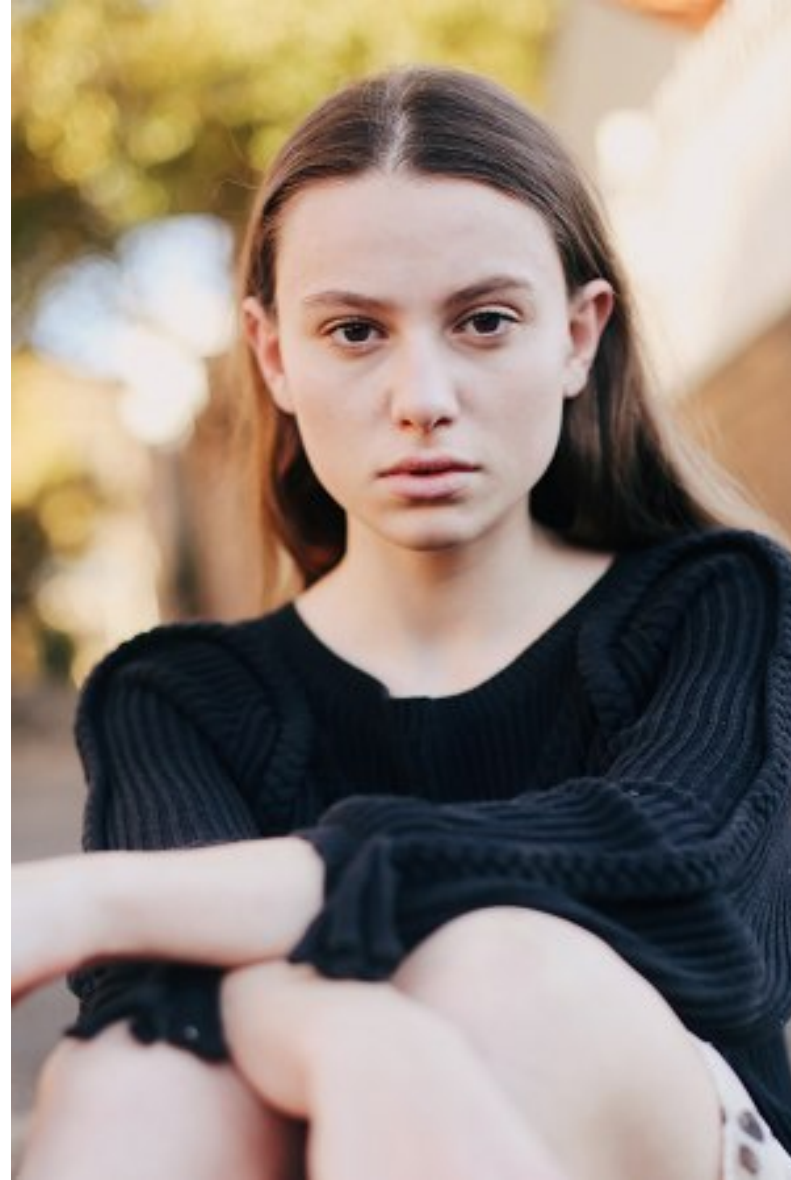

PRISCILLAS

STEVIE HEFFERAN

Height 5'8.5"/174cm Bust 30.5"/77cm Waist 24"/61cm Hips 34"/86cm Dress 2-4 US/32-34 EU/6-8 AUS Shoe 9 US/40 EU/6.5 UK Hair Brown Eyes Brown