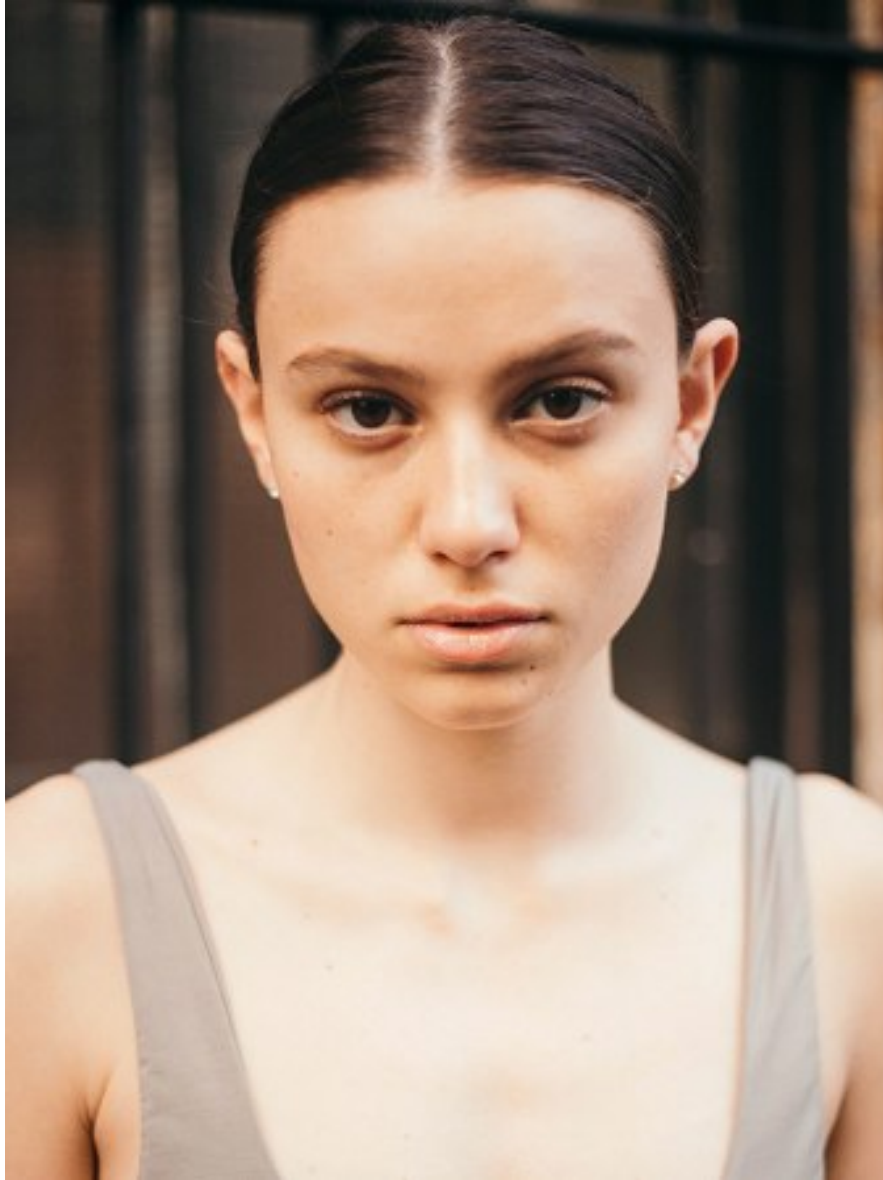

STEVIE HEFFERAN

PRISCILLAS

STEVIE HEFFERAN

Height 5'8.5"/174cm Bust 30.5"/77cm Waist 24"/61cm Hips 34"/86cm Dress 2-4 US/32-34 EU/6-8 AUS Shoe 9 US/40 EU/6.5 UK Hair Brown Eyes Brown