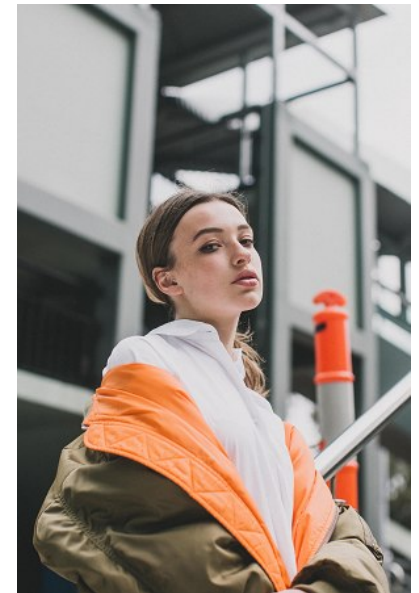

ELLA DELMONTE

Height 5'8"/173cm Bust 32"/81cm Waist 24"/61cm Hips 34"/86cm Dress 4 US/34
EU/8 AUS Shoe 8 US/39 EU/6 UK Hair Brown Eyes Brown

PRISCILLAS

1/25 Challis Ave | Potts Point | Sydney NSW | 2011 Australia | Tel: 61 2 9332 2422 |