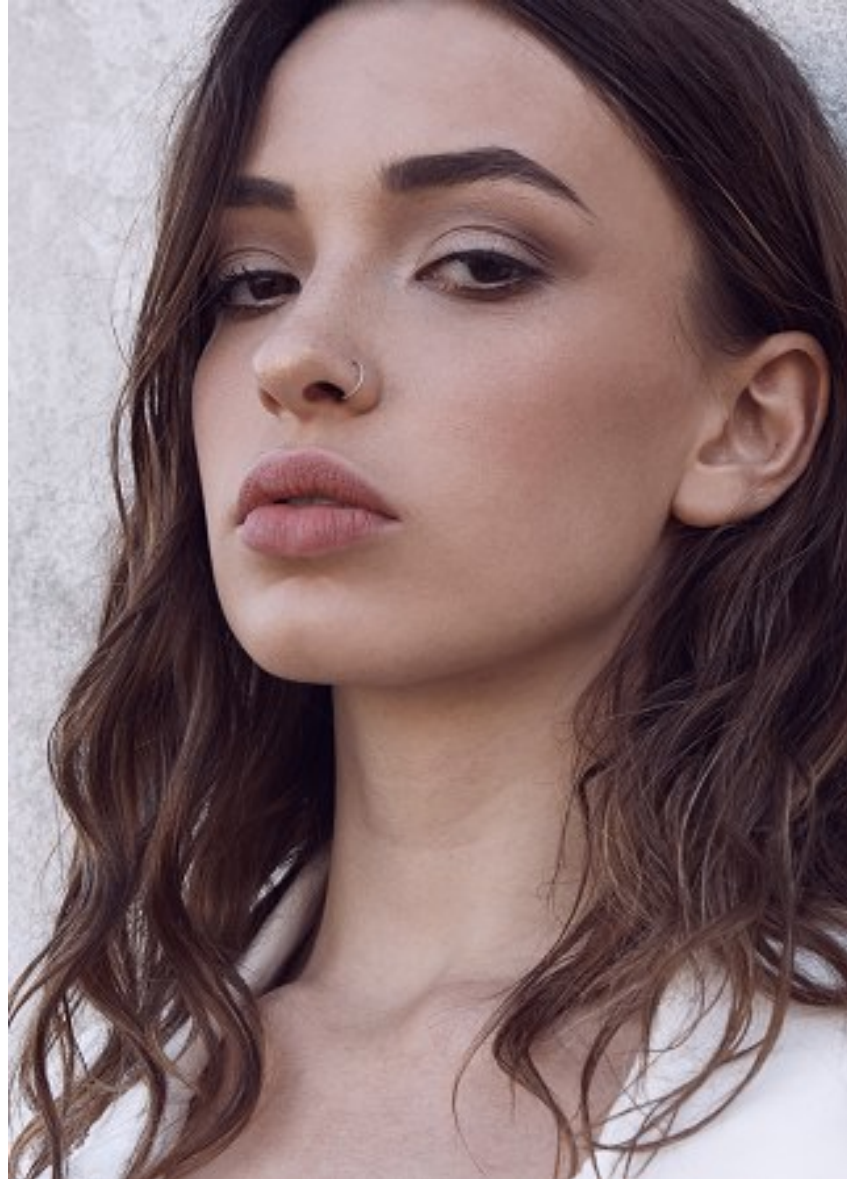

PRISCILLAS

ELLA DELMONTE

Height 5'8"/173cm Bust 32"/81cm Waist 24"/61cm Hips 34"/86cm Dress 4 US/34 EU/8 AUS Shoe 8 US/39 EU/6 UK Hair Brown Eyes Brown