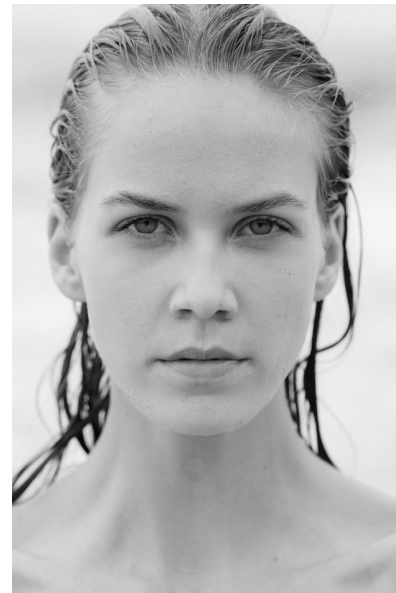

GRACE WEBSTER

Height 5'9.5"/176cm Bust 32"/81cm Waist 24.5"/62cm Hips 35.5"/90cm
Dress 4 US/34 EU/8 AUS Shoe 10 US/41 EU/7 UK Hair Light Brown
Eyes Blue

PRISCILLAS

1/25 Challis Ave | Potts Point | Sydney NSW | 2011 Australia | Tel: 61 2 9332
2422 | Email: women@priscillas.com.au