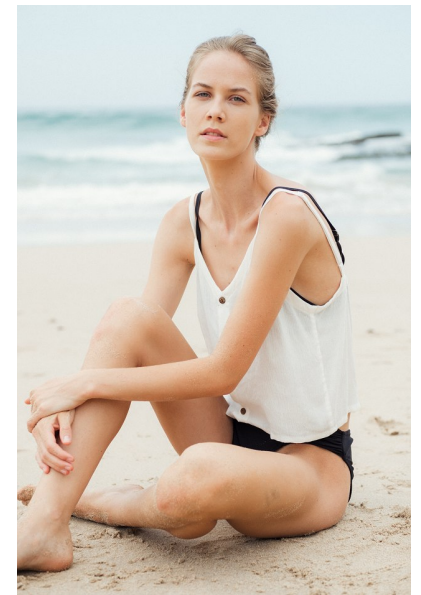

GRACE WEBSTER

Height 5'9.5"/176cm Bust 32"/81cm Waist 24.5"/62cm Hips 35.5"/90cm
Dress 4 US/34 EU/8 AUS Shoe 10 US/41 EU/7 UK Hair Light Brown
Eyes Blue

PRISCILLAS

1/25 Challis Ave | Potts Point | Sydney NSW | 2011 Australia | Tel: 61 2 9332
2422 | Email: women@priscillas.com.au