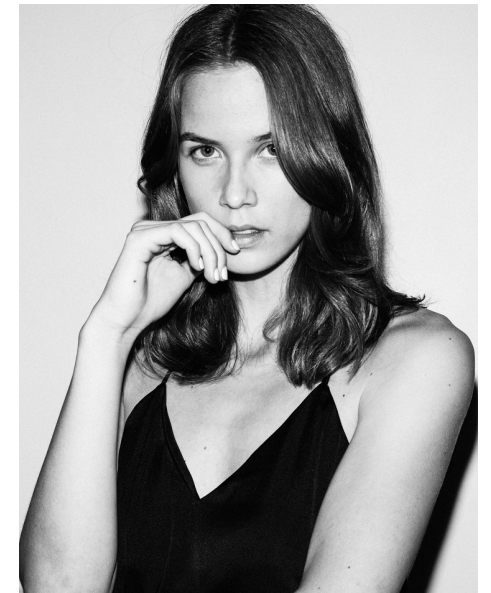

GRACE WEBSTER

Height 5'9.5"/176cm Bust 32"/81cm Waist 24.5"/62cm Hips 35.5"/90cm
Dress 4 US/34 EU/8 AUS Shoe 10 US/41 EU/7 UK Hair Light Brown
Eyes Blue

PRISCILLAS

1/25 Challis Ave | Potts Point | Sydney NSW | 2011 Australia | Tel: 61 2 9332
2422 | Email: women@priscillas.com.au