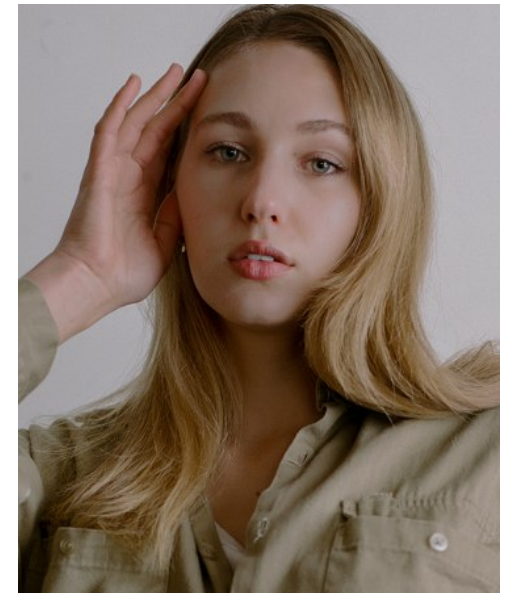

ANNIE LEWIS

Height 5'8"/173cm Bust 29.5"/75cm Waist 24"/61cm Hips 34"/86cm Dress 2-4
US/32-34 EU/6-8 AUS Shoe 8 US/39 EU/6 UK Hair Blonde Eyes Blue/Grey

PRISCILLAS

1/25 Challis Ave | Potts Point | Sydney NSW | 2011 Australia | Tel: 61 2 9332 2422 |