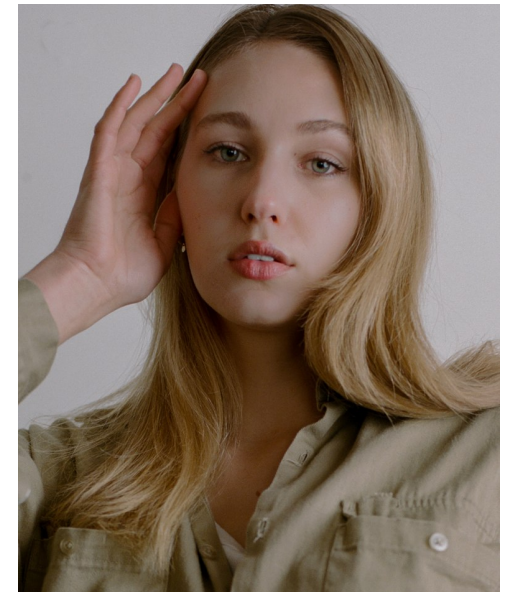

ANNIE LEWIS

Height 5'8"/173cm Bust 29.5"/75cm Waist 24"/61cm Hips 34"/86cm
Dress 2-4 US/32-34 EU/6-8 AUS Shoe 8 US/39 EU/6 UK Hair Blonde
Eyes Blue/Grey

PRISCILLAS

1/25 Challis Ave | Potts Point | Sydney NSW | 2011 Australia | Tel: 61 2 9332
2422 | Email: women@priscillas.com.au