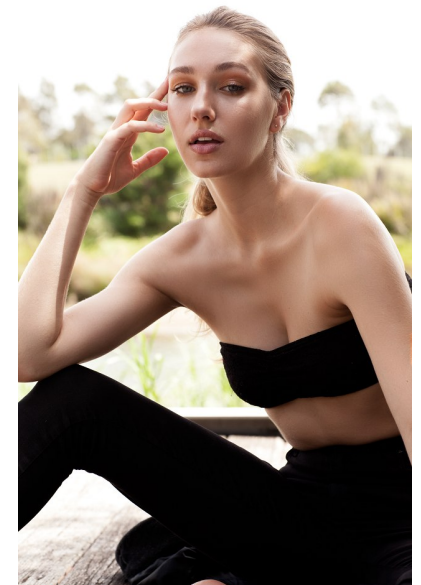

ANNIE LEWIS

Height 5'8"/173cm Bust 29.5"/75cm Waist 24"/61cm Hips 34"/86cm
Dress 2-4 US/32-34 EU/6-8 AUS Shoe 8 US/39 EU/6 UK Hair Blonde
Eyes Blue/Grey

PRISCILLAS

1/25 Challis Ave | Potts Point | Sydney NSW | 2011 Australia | Tel: 61 2 9332
2422 | Email: women@priscillas.com.au