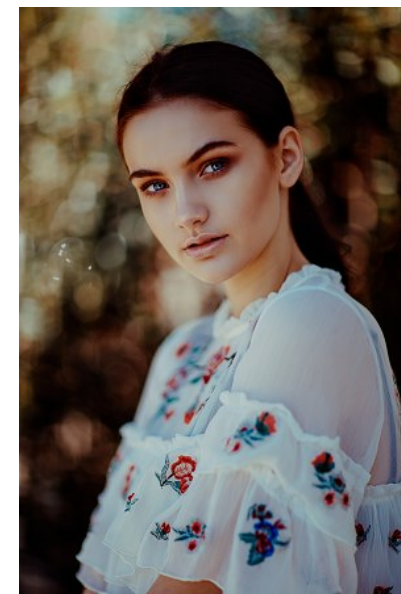

BRITTANY HAMILTON

Height 5'9"/175cm Bust 31.5"/80cm Waist 23.5"/60cm Hips 35"/89cm Shoe 9
US/40 EU/6.5 UK Hair Brown Eyes Blue

PRISCILLAS

1/25 Challis Ave | Potts Point | Sydney NSW | 2011 Australia | Tel: 61 2 9332 2422 |