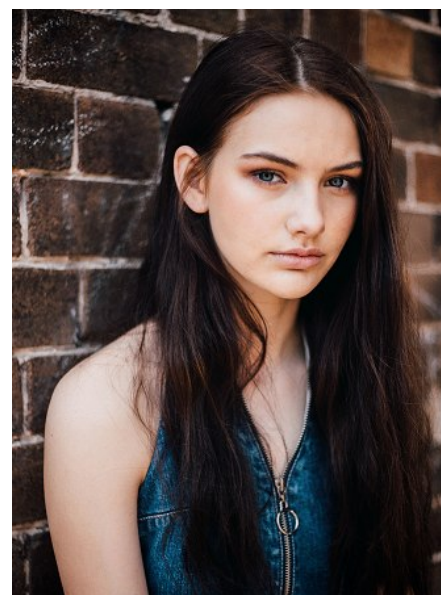

BRITTANY HAMILTON

Height 5'9"/175cm Bust 31.5"/80cm Waist 23.5"/60cm Hips 35"/89cm Shoe 9
US/40 EU/6.5 UK Hair Brown Eyes Blue

PRISCILLAS

1/25 Challis Ave | Potts Point | Sydney NSW | 2011 Australia | Tel: 61 2 9332 2422 |