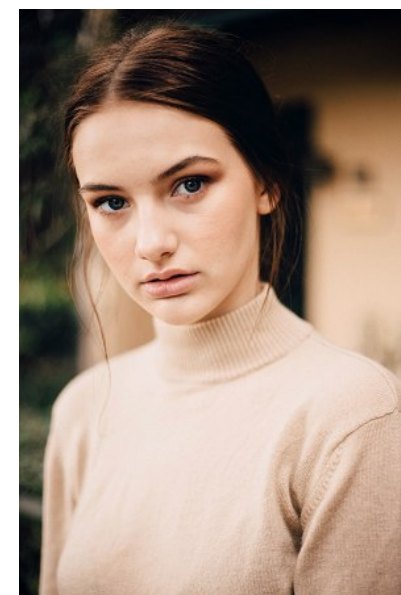

BRITTANY HAMILTON

Height 5'9"/175cm Bust 31.5"/80cm Waist 23.5"/60cm Hips 35"/89cm Shoe 9
US/40 EU/6.5 UK Hair Brown Eyes Blue

PRISCILLAS

1/25 Challis Ave | Potts Point | Sydney NSW | 2011 Australia | Tel: 61 2 9332 2422 |