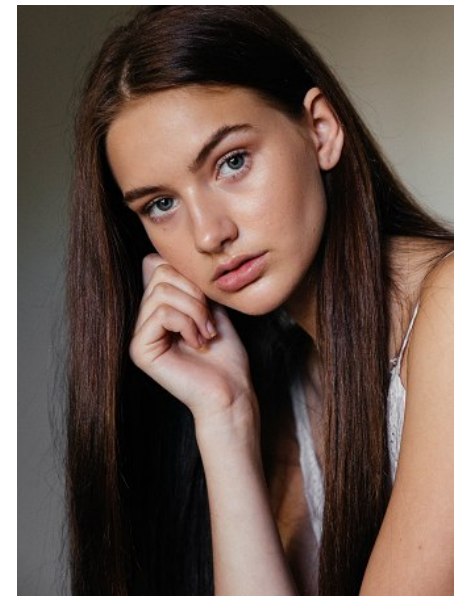

BRITTANY HAMILTON

Height 5'9"/175cm Bust 31.5"/80cm Waist 23.5"/60cm Hips 35"/89cm Dress 4
US/34 EU/8 AUS Shoe 9 US/40 EU/6.5 UK Hair Brown Eyes Blue

PRISCILLAS

1/25 Challis Ave | Potts Point | Sydney NSW | 2011 Australia | Tel: 61 2 9332 2422 |