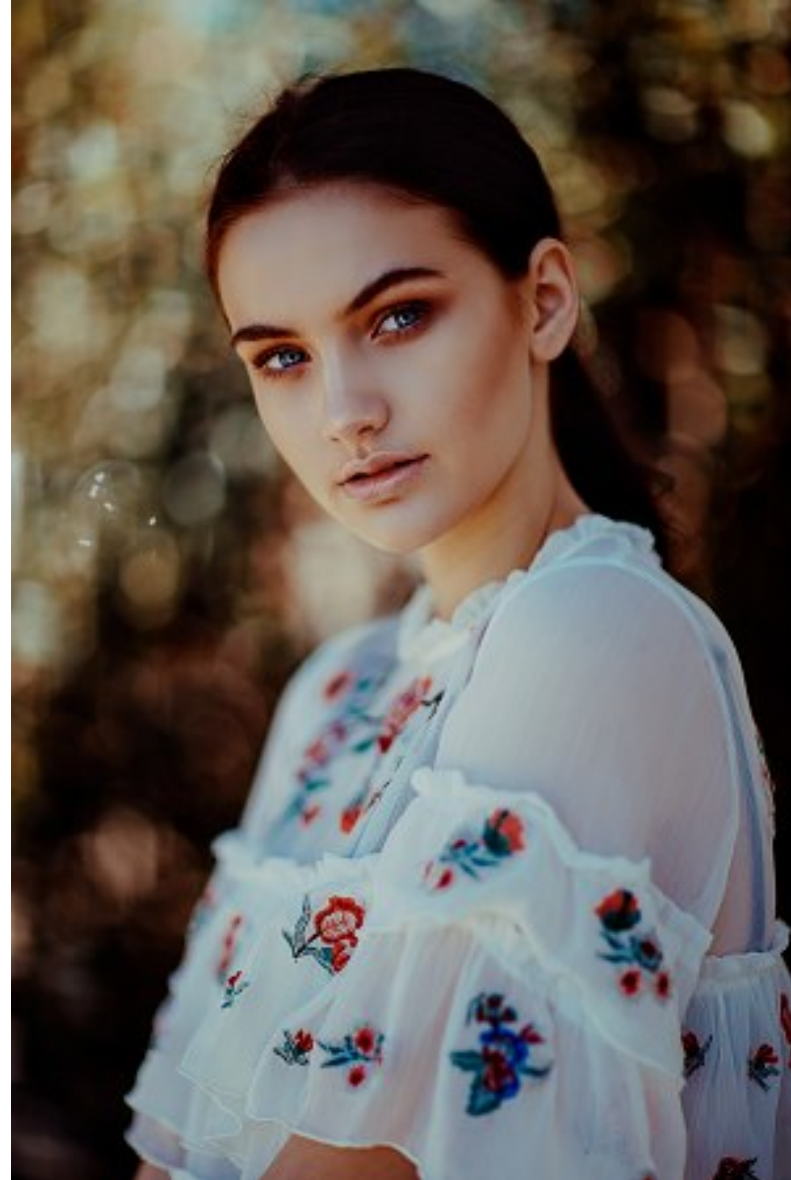

# PRISCILLAS

BRITTANY HAMILTON

Height 5'9"/175cm Bust 31.5"/80cm Waist 23.5"/60cm Hips 35"/89cm Shoe 9 US/40 EU/6.5 UK Hair Brown Eyes Blue