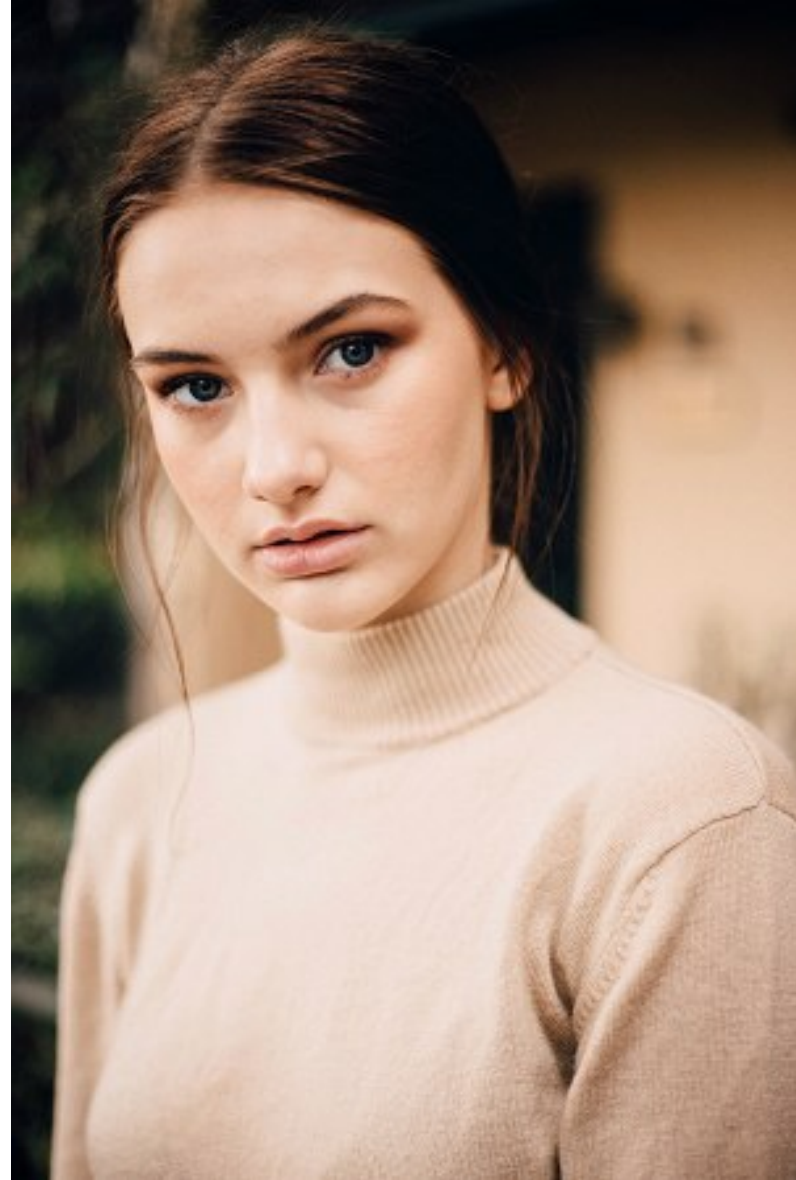

# PRISCILLAS

BRITTANY HAMILTON

Height 5'9"/175cm Bust 31.5"/80cm Waist 23.5"/60cm Hips 35"/89cm Shoe 9 US/40 EU/6.5 UK Hair Brown Eyes Blue