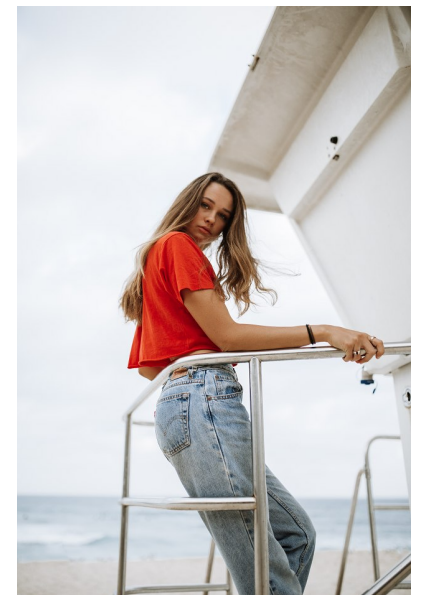

KARA ELLISON HODGSON

Height 5'9"/175cm Bust 30"/76cm Waist 24"/61cm Hips 34.5"/87cm
Dress 4 US/34 EU/8 AUS Shoe 7 US/38 EU/5 UK Hair Brown Eyes Blue

PRISCILLAS

1/25 Challis Ave | Potts Point | Sydney NSW | 2011 Australia | Tel: 61 2 9332
2422 | Email: women@priscillas.com.au