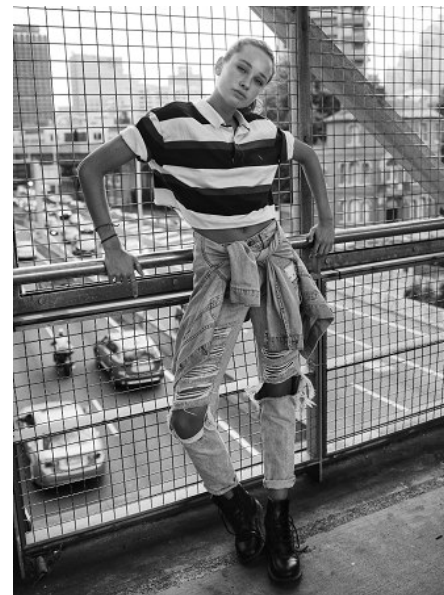

KARA ELLISON HODGSON

Height 5'9"/175cm Bust 30"/76cm Waist 24"/61cm Hips 34.5"/87cm Dress 6-8
US/36-38 EU/10-12 AUS Shoe 7 US/38 EU/5 UK Hair Brown Eyes Blue

PRISCILLAS

1/25 Challis Ave | Potts Point | Sydney NSW | 2011 Australia | Tel: 61 2 9332 2422 |