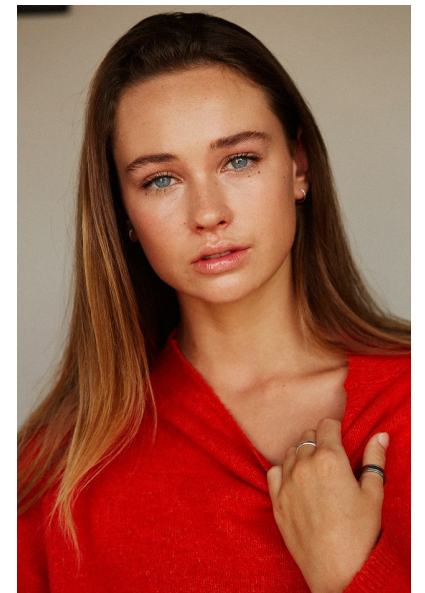

KARA ELLISON HODGSON

Height 5'9"/175cm Bust 30"/76cm Waist 24"/61cm Hips 34.5"/87cm
Dress 4 US/34 EU/8 AUS Shoe 7 US/38 EU/5 UK Hair Brown Eyes Blue

PRISCILLAS

1/25 Challis Ave | Potts Point | Sydney NSW | 2011 Australia | Tel: 61 2 9332
2422 | Email: women@priscillas.com.au