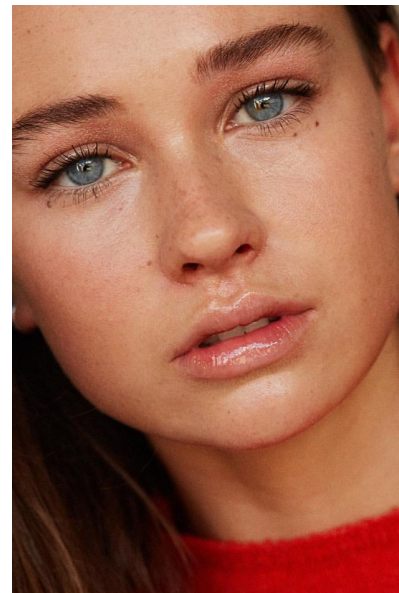

KARA ELLISON HODGSON

Height 5'9"/175cm Bust 30"/76cm Waist 24"/61cm Hips 34.5"/87cm
Dress 4 US/34 EU/8 AUS Shoe 7 US/38 EU/5 UK Hair Brown Eyes Blue

PRISCILLAS

1/25 Challis Ave | Potts Point | Sydney NSW | 2011 Australia | Tel: 61 2 9332
2422 | Email: women@priscillas.com.au