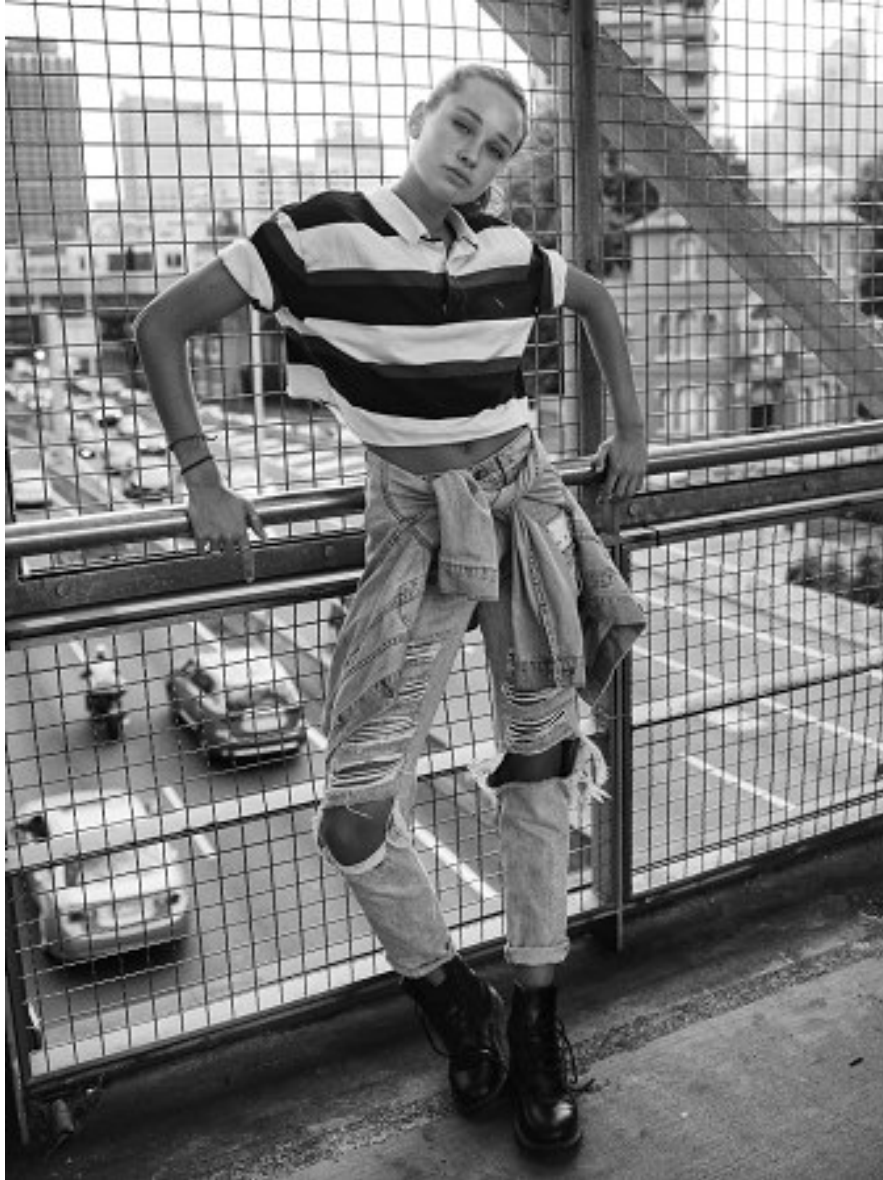

KARA ELLISON HODGSON

PRISCILLAS

KARA ELLISON HODGSON

Height 5'9"/175cm Bust 30"/76cm Waist 24"/61cm Hips 34.5"/87cm Dress 6-8 US/36-38 EU/10-12 AUS Shoe 7 US/38 EU/5 UK Hair Brown Eyes Blue