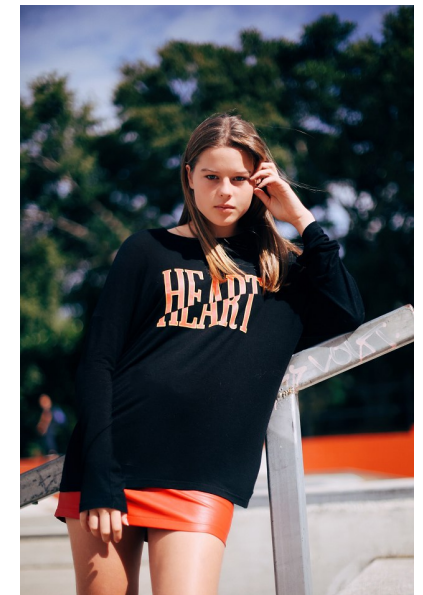

TAWNY MYERS

Height 5'9"/175cm Bust 33"/84cm Waist 25.5"/65cm Hips 36"/91cm
Dress 4 US/34 EU/8 AUS Shoe 8 US/39 EU/6 UK Hair Dark Blonde
Eyes Blue

PRISCILLAS

1/25 Challis Ave | Potts Point | Sydney NSW | 2011 Australia | Tel: 61 2 9332
2422 | Email: women@priscillas.com.au