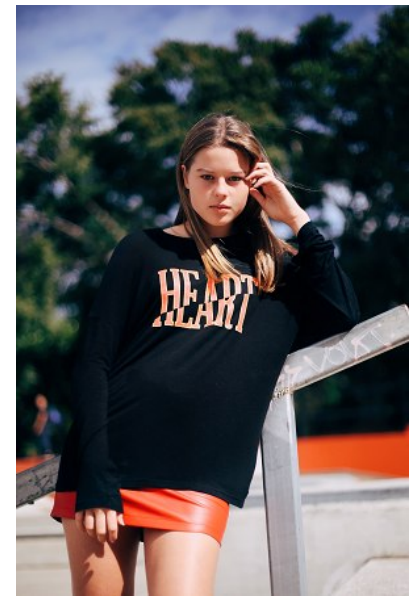

TAWNY MYERS

Height 5'9"/175cm Bust 33"/84cm Waist 25.5"/65cm Hips 36"/91cm Dress 4
US/34 EU/8 AUS Shoe 8 US/39 EU/6 UK Hair Dark Blonde Eyes Blue

PRISCILLAS

1/25 Challis Ave | Potts Point | Sydney NSW | 2011 Australia | Tel: 61 2 9332 2422 |