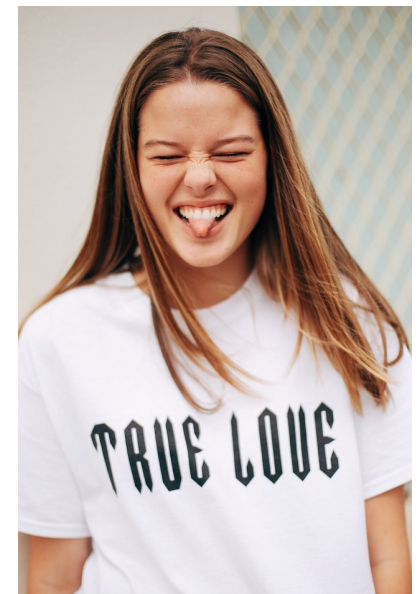

TAWNY MYERS

Height 5'9"/175cm Bust 33"/84cm Waist 25.5"/65cm Hips 36"/91cm
Dress 4 US/34 EU/8 AUS Shoe 8 US/39 EU/6 UK Hair Dark Blonde
Eyes Blue

PRISCILLAS

1/25 Challis Ave | Potts Point | Sydney NSW | 2011 Australia | Tel: 61 2 9332
2422 | Email: women@priscillas.com.au