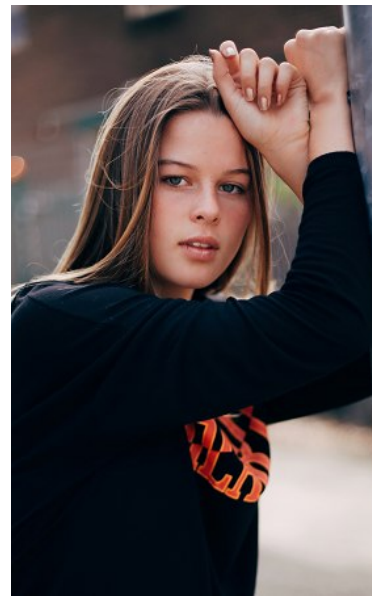

TAWNY MYERS

Height 5'9"/175cm Bust 33"/84cm Waist 25.5"/65cm Hips 36"/91cm Dress 4
US/34 EU/8 AUS Shoe 8 US/39 EU/6 UK Hair Dark Blonde Eyes Blue

PRISCILLAS

1/25 Challis Ave | Potts Point | Sydney NSW | 2011 Australia | Tel: 61 2 9332 2422 |