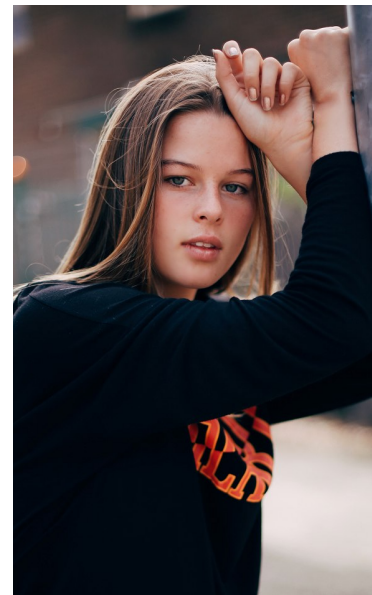

TAWNY MYERS

Height 5'9"/175cm Bust 33"/84cm Waist 25.5"/65cm Hips 36"/91cm
Dress 4 US/34 EU/8 AUS Shoe 8 US/39 EU/6 UK Hair Dark Blonde
Eyes Blue

PRISCILLAS

1/25 Challis Ave | Potts Point | Sydney NSW | 2011 Australia | Tel: 61 2 9332
2422 | Email: women@priscillas.com.au