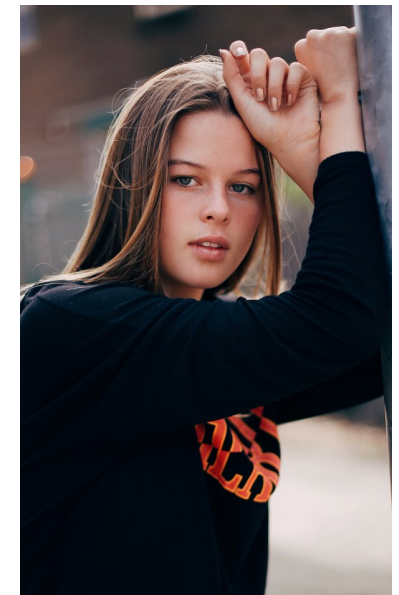

TAWNY MYERS

Height 5'9"/175cm Bust 33"/84cm Waist 25.5"/65cm Hips 36"/91cm
Dress 4 US/34 EU/8 AUS Shoe 8 US/39 EU/6 UK Hair Dark Blonde
Eyes Blue

PRISCILLAS

1/25 Challis Ave | Potts Point | Sydney NSW | 2011 Australia | Tel: 61 2 9332
2422 | Email: women@priscillas.com.au