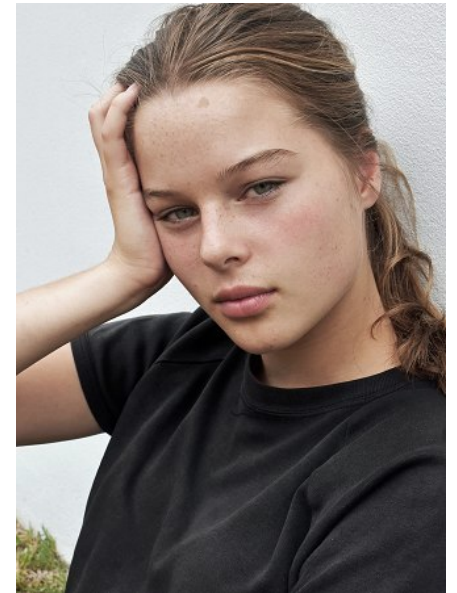

TAWNY MYERS

Height 5'9"/175cm Bust 33"/84cm Waist 25.5"/65cm Hips 36"/91cm
Dress 4-6US/34-36 EU/8-10 AUS Shoe 8 US/39 EU/6 UK Hair Dark Blonde
Eyes Blue

PRISCILLAS

1/25 Challis Ave | Potts Point | Sydney NSW | 2011 Australia | Tel: 61 2 9332 2422 |