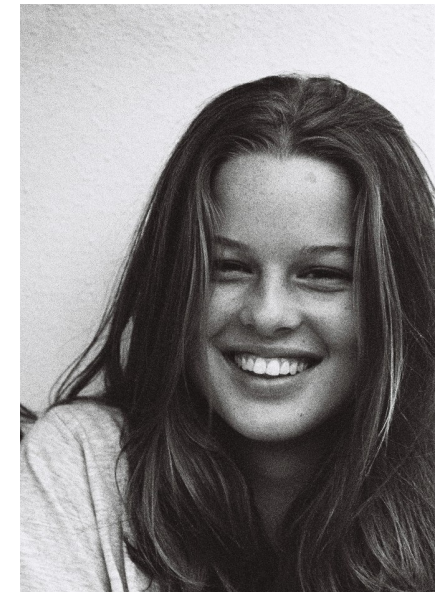

TAWNY MYERS

Height 5'9"/175cm Bust 33"/84cm Waist 25.5"/65cm Hips 36"/91cm
Dress 4 US/34 EU/8 AUS Shoe 8 US/39 EU/6 UK Hair Dark Blonde
Eyes Blue

PRISCILLAS

1/25 Challis Ave | Potts Point | Sydney NSW | 2011 Australia | Tel: 61 2 9332
2422 | Email: women@priscillas.com.au