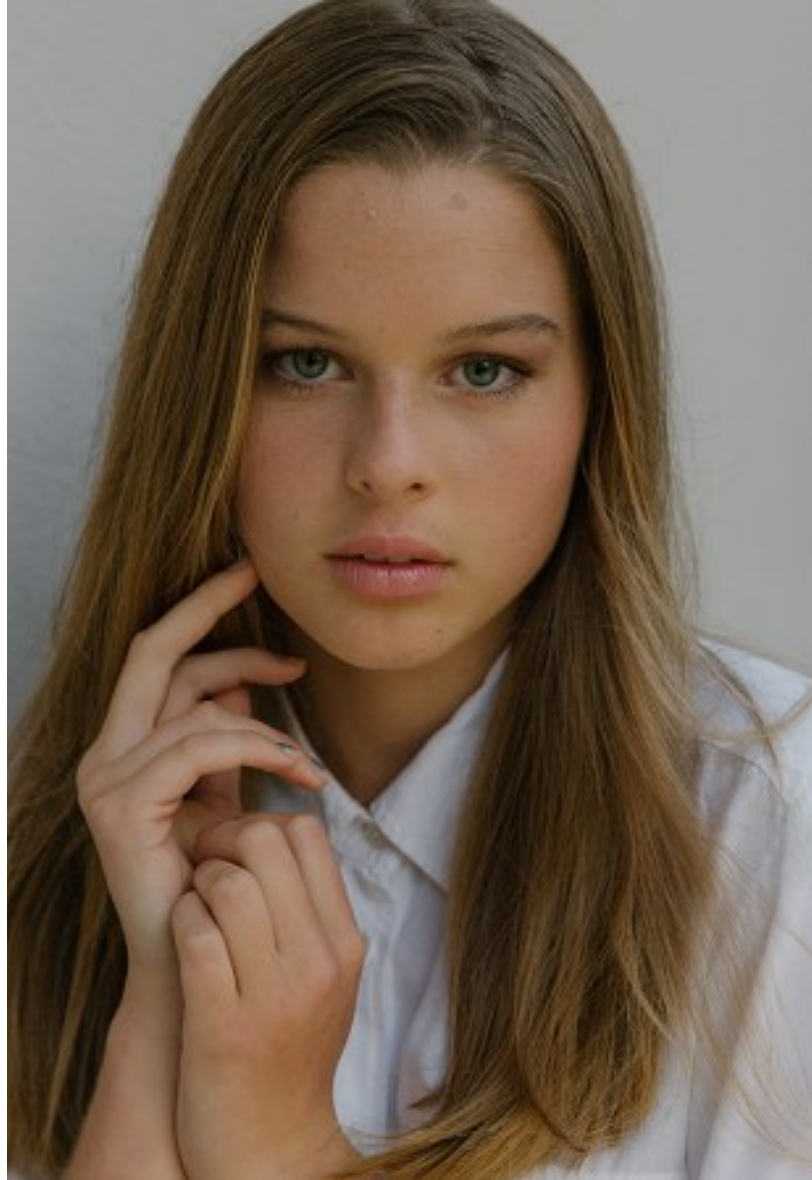

TAWNY MYERS

PRISCILLAS

TAWNY MYERS

Height 5'9"/175cm Bust 33"/84cm Waist 25.5"/65cm Hips 36"/91cm Dress 4 US/34 EU/8 AUS Shoe 8 US/39 EU/6 UK Hair Dark Blonde Eyes Blue