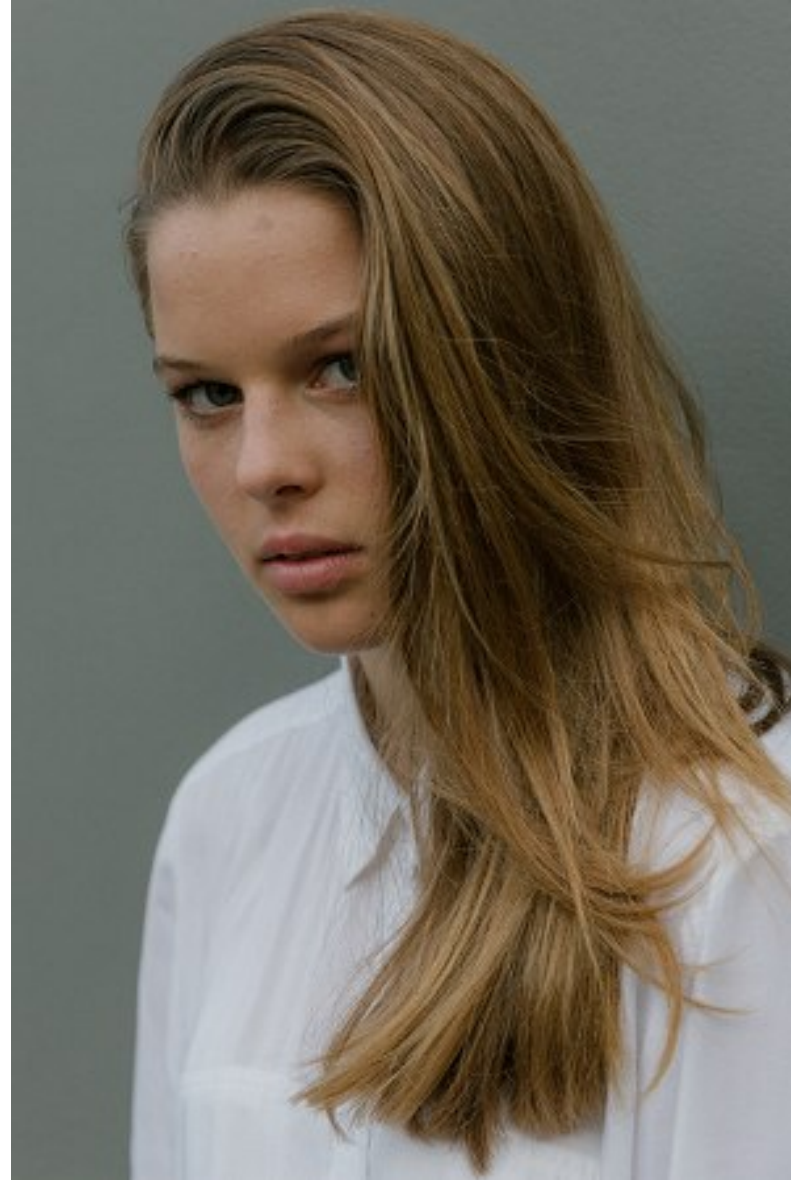

PRISCILLAS

TAWNY MYERS

Height 5'9"/175cm Bust 33"/84cm Waist 25.5"/65cm Hips 36"/91cm Dress 4 US/34 EU/8 AUS Shoe 8 US/39 EU/6 UK Hair Dark Blonde Eyes Blue