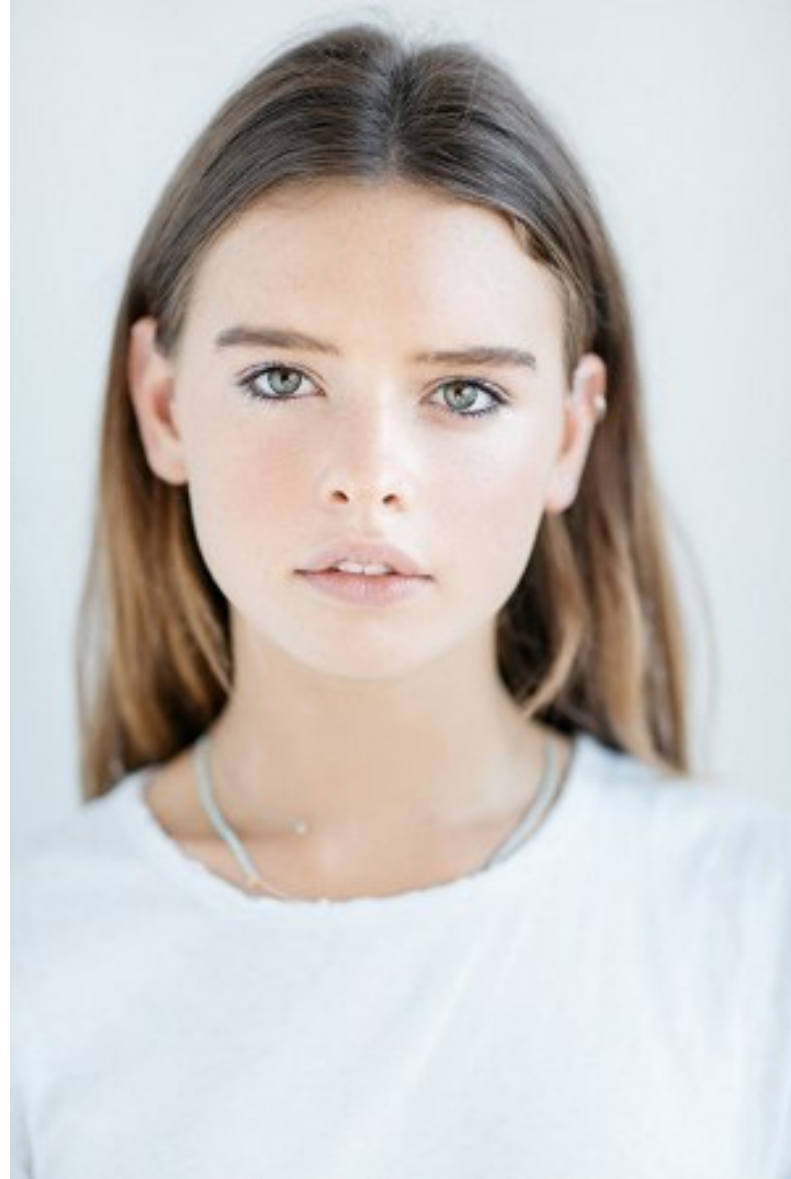

PRISCILLAS

ABIGAIL

Height 5'8.5"/174cm Bust 33"/84cm Waist 25"/64cm Hips 36"/91cm Dress 4-6US/34-36 EU/8-10 AUS Shoe 9 US/40 EU/6.5 UK Hair Brown Eyes Green

PRISCILLAS

ABIGAIL

Height 5'8.5"/174cm Bust 33"/84cm Waist 25"/64cm Hips 36"/91cm Dress 4-6US/34-36 EU/8-10 AUS Shoe 9 US/40 EU/6.5 UK Hair Brown Eyes Green