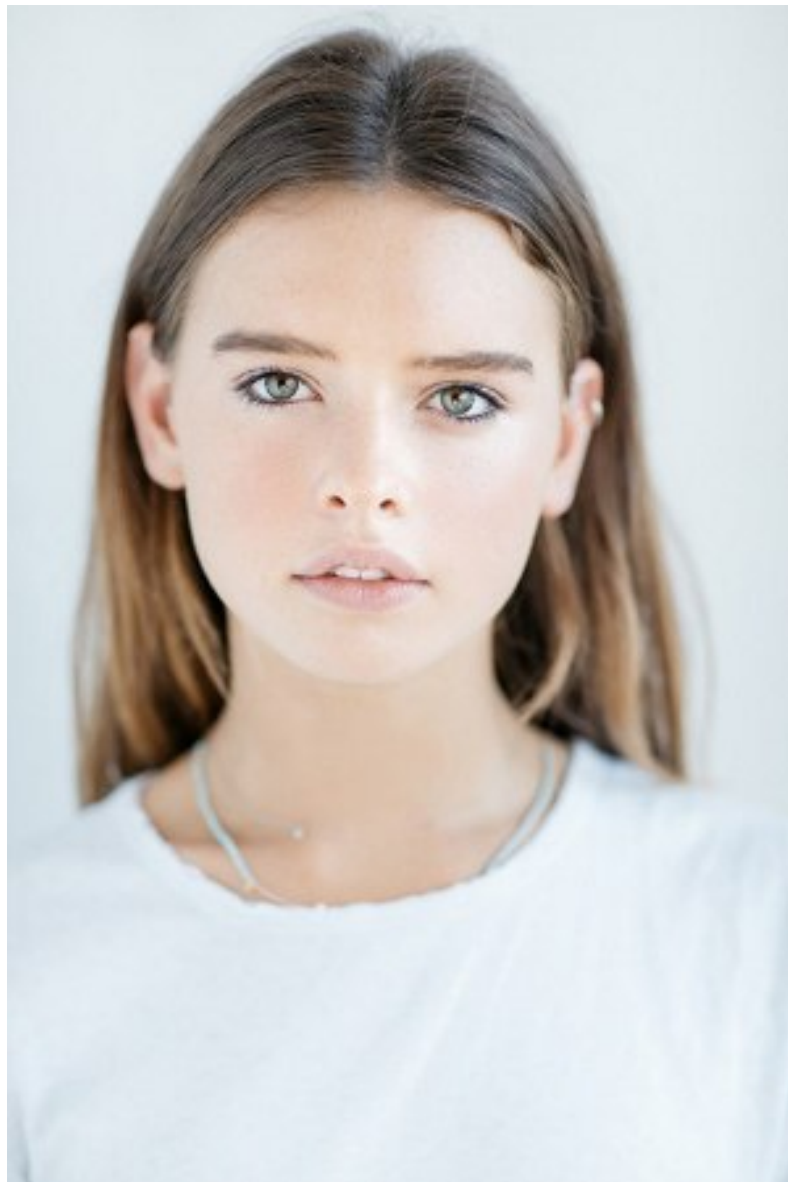

PRISCILLAS

ABIGAIL

Height 5'8.5"/174cm Bust 33"/84cm Waist 25"/64cm Hips 36"/91cm Dress 4-6US/34-36 EU/8-10 AUS Shoe 9 US/40 EU/6.5 UK Hair Brown Eyes Green

PRISCILLAS

ABIGAIL

Height 5'8.5"/174cm Bust 33"/84cm Waist 25"/64cm Hips 36"/91cm Dress 4-6US/34-36 EU/8-10 AUS Shoe 9 US/40 EU/6.5 UK Hair Brown Eyes Green

PRISCILLAS

ABIGAIL

Height 5'8.5"/174cm Bust 33"/84cm Waist 25"/64cm Hips 36"/91cm Dress 4-6US/34-36 EU/8-10 AUS Shoe 9 US/40 EU/6.5 UK Hair Brown Eyes Green