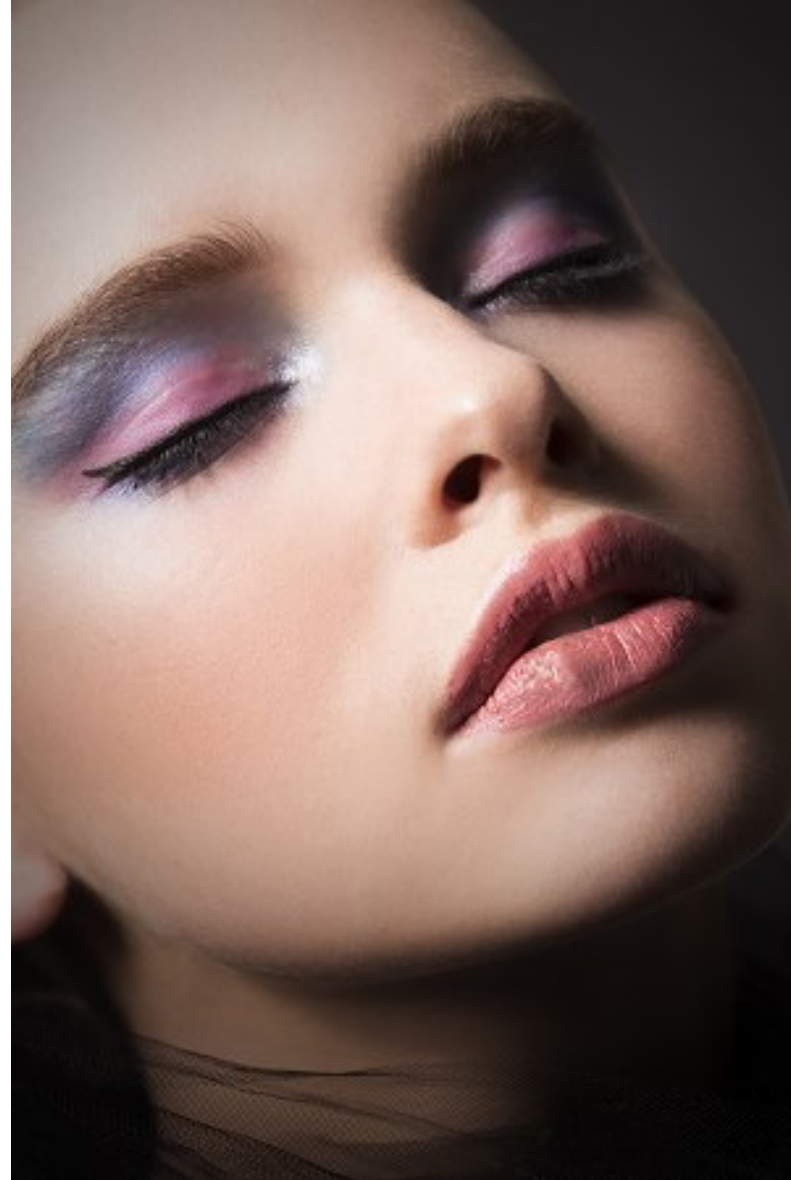

PRISCILLAS

ABIGAIL

Height 5'8.5"/174cm Bust 33"/84cm Waist 25"/64cm Hips 36"/91cm Dress 4-6US/34-36 EU/8-10 AUS Shoe 9 US/40 EU/6.5 UK Hair Brown Eyes Green