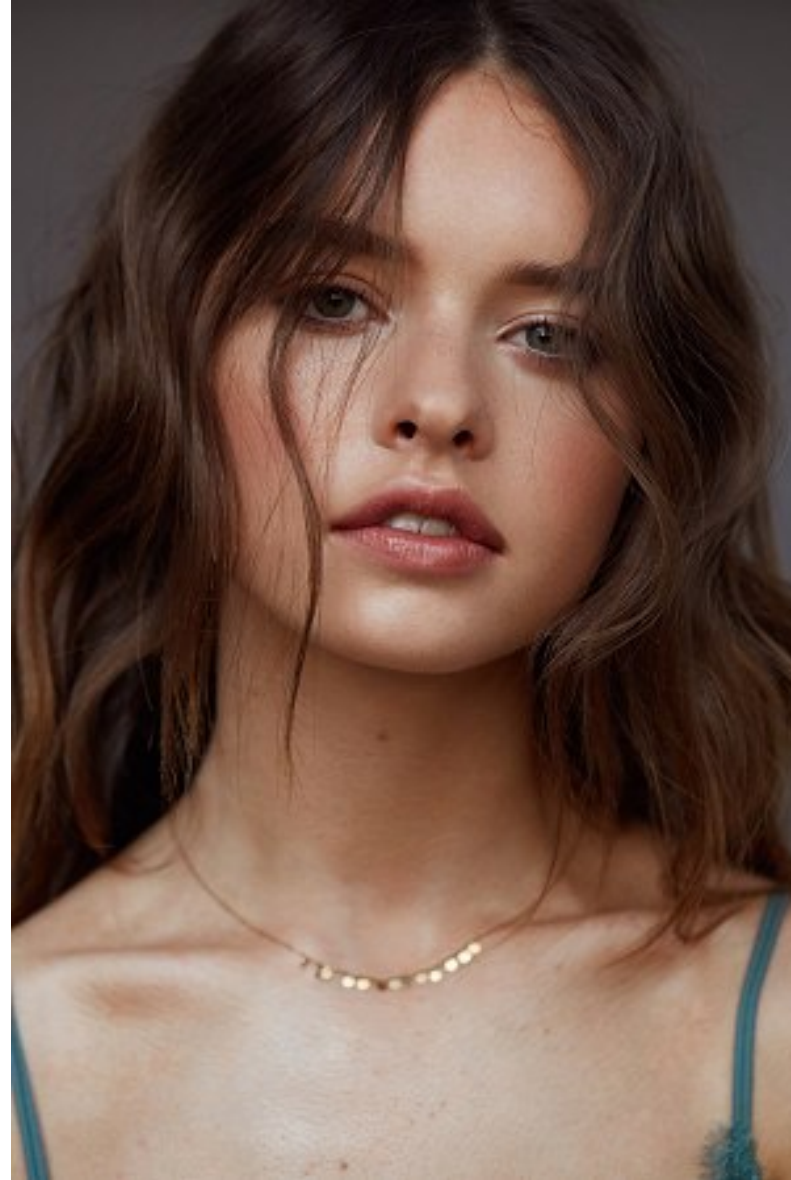

PRISCILLAS

ABIGAIL

Height 5'8.5"/174cm Bust 33"/84cm Waist 25"/64cm Hips 36"/91cm Dress 4-6US/34-36 EU/8-10 AUS Shoe 9 US/40 EU/6.5 UK Hair Brown Eyes Green

PRISCILLAS

ABIGAIL

Height 5'8.5"/174cm Bust 33"/84cm Waist 25"/64cm Hips 36"/91cm Dress 4-6US/34-36 EU/8-10 AUS Shoe 9 US/40 EU/6.5 UK Hair Brown Eyes Green