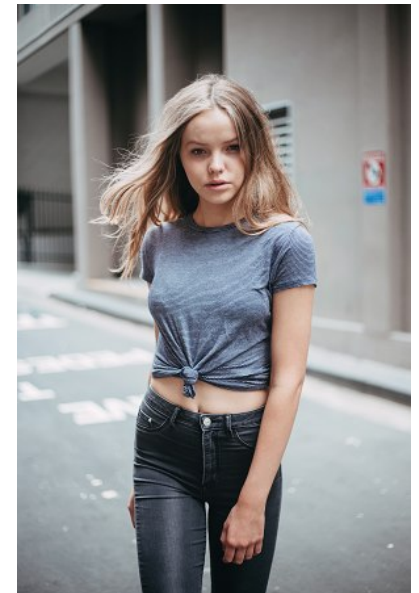

TYLER

Height 5'8.5"/174cm Bust 30"/76cm Waist 26"/66cm Hips 34"/86cm
Dress 4-6US/34-36 EU/8-10 AUS Shoe 7 US/38 EU/5 UK Hair Blonde Eyes Blue

PRISCILLAS

1/25 Challis Ave | Potts Point | Sydney NSW | 2011 Australia | Tel: 61 2 9332 2422 |