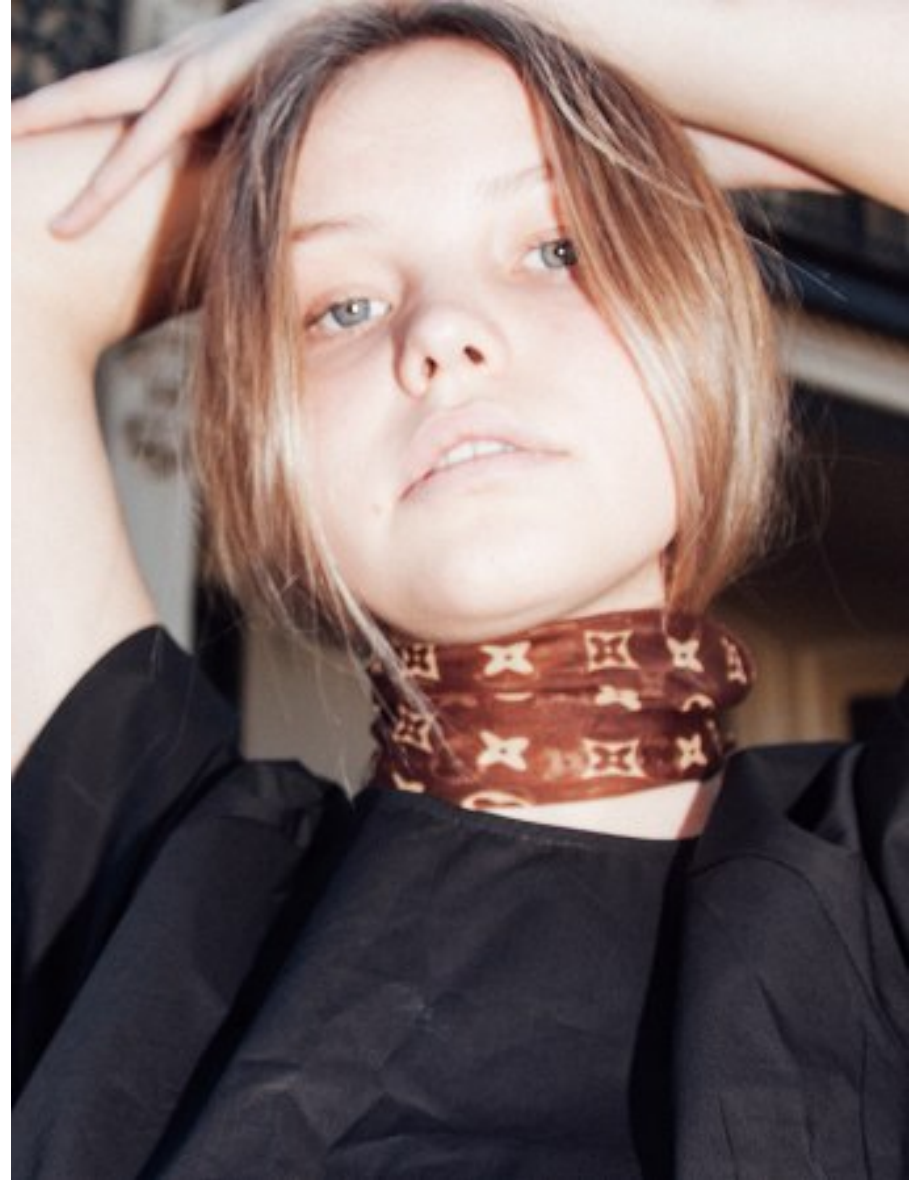

PRISCILLAS

TYLER

Height 5'8.5"/174cm Bust 30"/76cm Waist 26"/66cm Hips 34"/86cm Dress 4-6US/34-36 EU/8-10 AUS Shoe 7 US/38 EU/5 UK Hair Blonde Eyes Blue