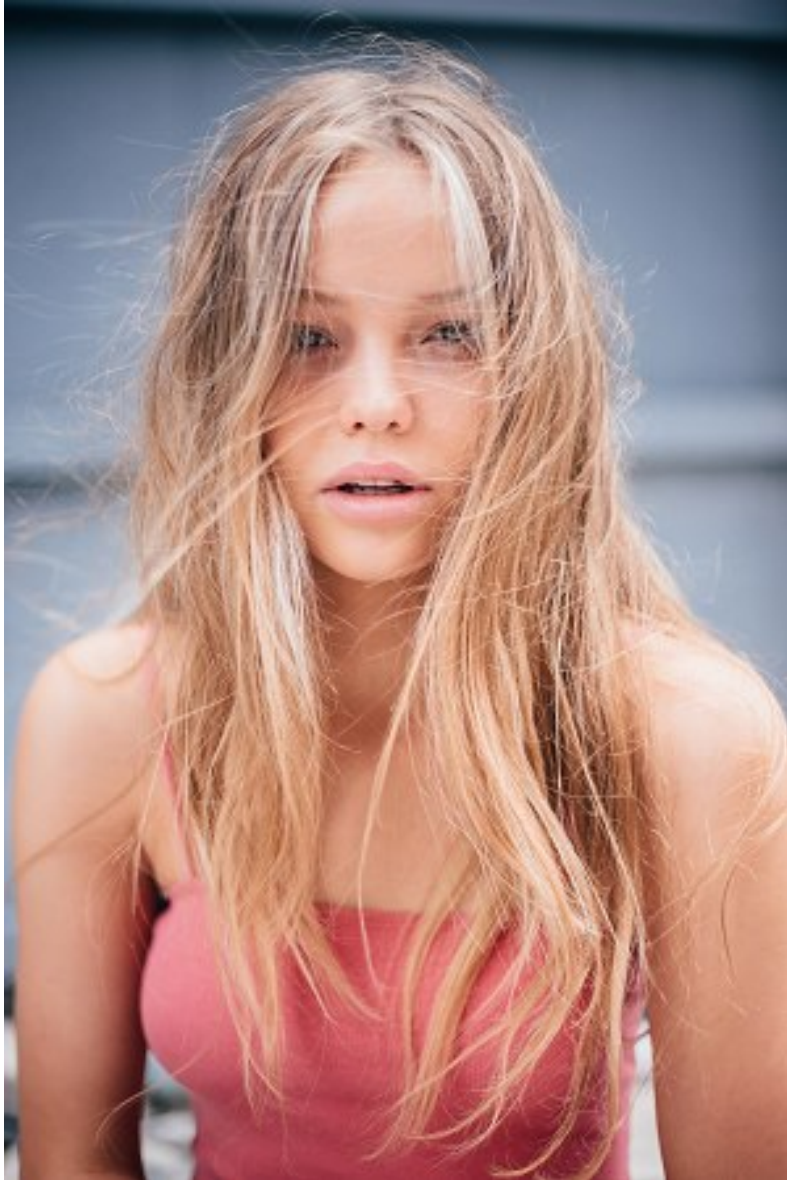

PRISCILLAS

TYLER

Height 5'8.5"/174cm Bust 30"/76cm Waist 26"/66cm Hips 34"/86cm Dress 4-6US/34-36 EU/8-10 AUS Shoe 7 US/38 EU/5 UK Hair Blonde Eyes Blue

PRISCILLAS

TYLER

Height 5'8.5"/174cm Bust 30"/76cm Waist 26"/66cm Hips 34"/86cm Dress 4-6US/34-36 EU/8-10 AUS Shoe 7 US/38 EU/5 UK Hair Blonde Eyes Blue