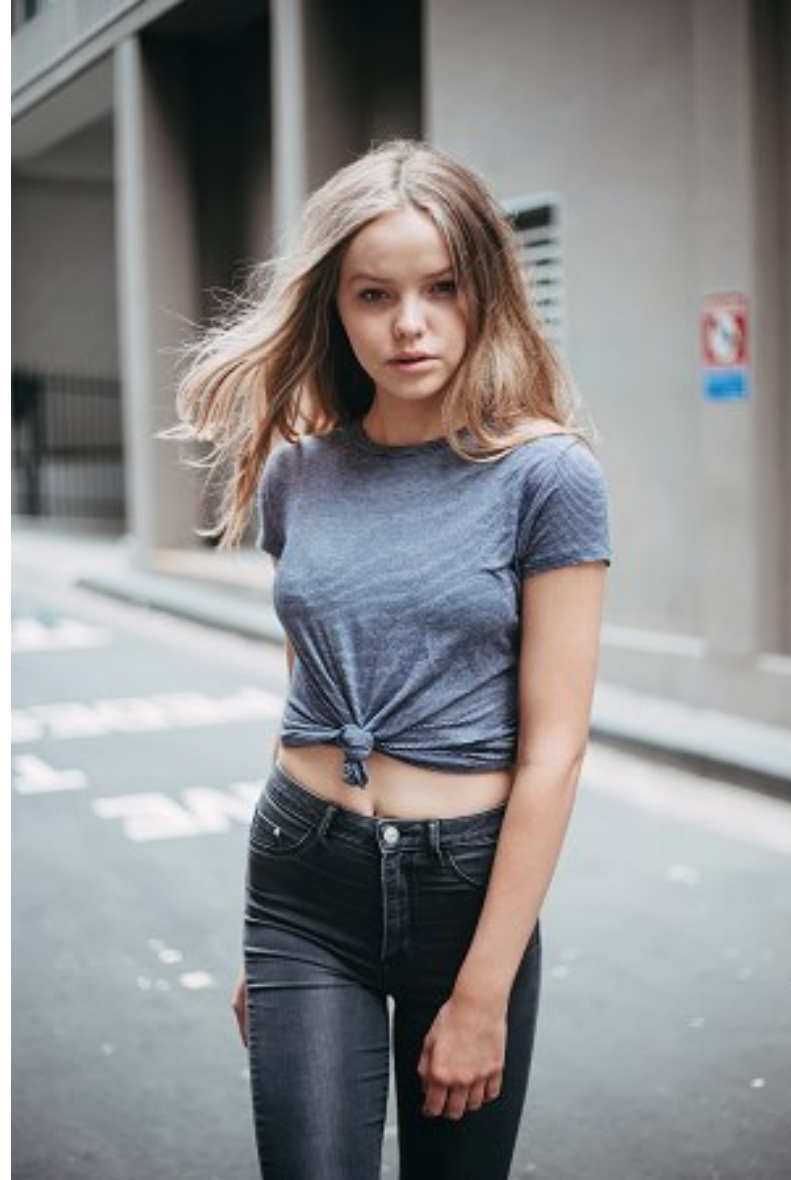

PRISCILLAS

TYLER

Height 5'8.5"/174cm Bust 30"/76cm Waist 26"/66cm Hips 34"/86cm Dress 4-6US/34-36 EU/8-10 AUS Shoe 7 US/38 EU/5 UK Hair Blonde Eyes Blue