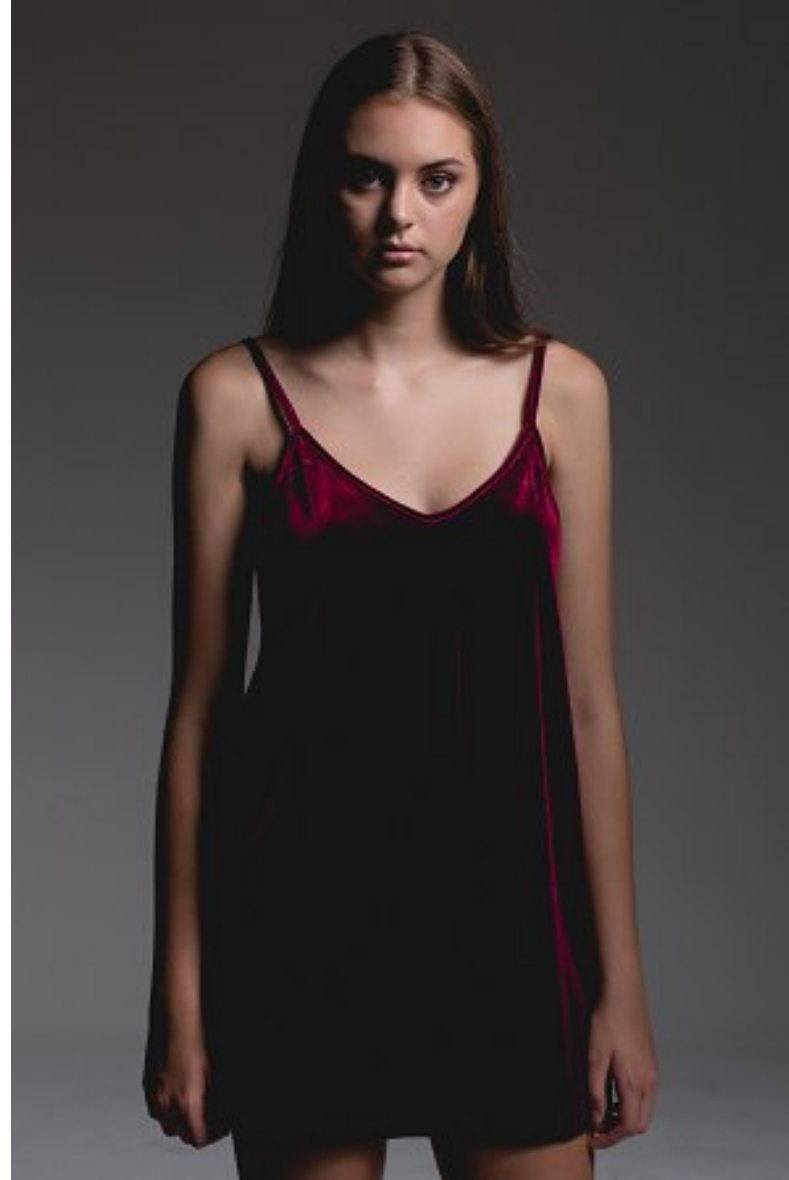

PRISCILLAS

ISABELLA WOOLLEY

Height 5'9"/175cm Bust 32.5"/82cm Waist 26"/66cm Hips 36"/92cm Dress 4-6US/34-36 EU/8-10 AUS Shoe 10 US/41 EU/7 UK Hair Brunette Eyes Green/Brown