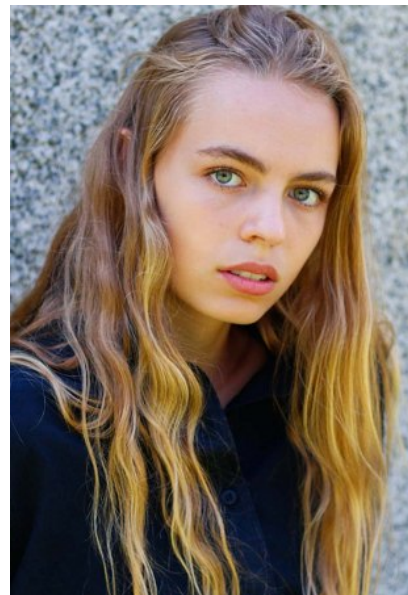

STEPHANIE POTTER

Height 5'8"/173cm Bust 31"/79cm Waist 25"/64cm Hips 36"/91cm Dress 6 US/36
EU/10 AUS Shoe 9.5 US/40.5 EU/7 UK Hair Blonde Eyes Blue

PRISCILLAS

1/25 Challis Ave | Potts Point | Sydney NSW | 2011 Australia | Tel: 61 2 9332 2422 |