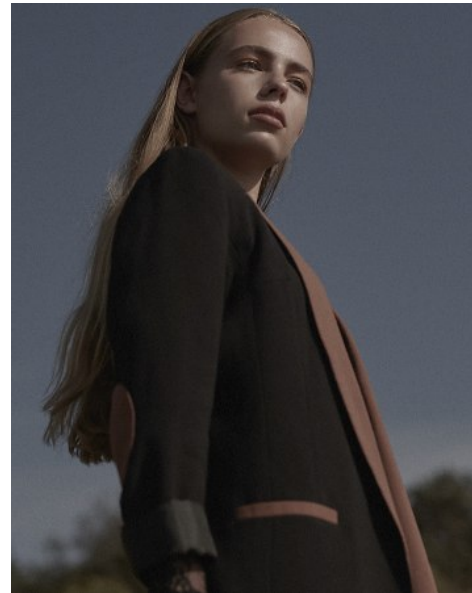

STEPHANIE POTTER

Height 5'8"/173cm Bust 31"/79cm Waist 25"/64cm Hips 36"/91cm Dress 6 US/36
EU/10 AUS Shoe 9.5 US/40.5 EU/7 UK Hair Blonde Eyes Blue

PRISCILLAS

1/25 Challis Ave | Potts Point | Sydney NSW | 2011 Australia | Tel: 61 2 9332 2422 |