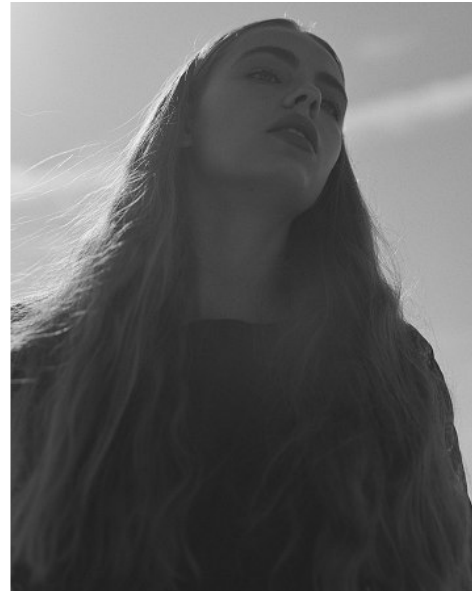

STEPHANIE POTTER

Height 5'8"/173cm Bust 31"/79cm Waist 25"/64cm Hips 36"/91cm Dress 6 US/36
EU/10 AUS Shoe 9.5 US/40.5 EU/7 UK Hair Blonde Eyes Blue

PRISCILLAS

1/25 Challis Ave | Potts Point | Sydney NSW | 2011 Australia | Tel: 61 2 9332 2422 |