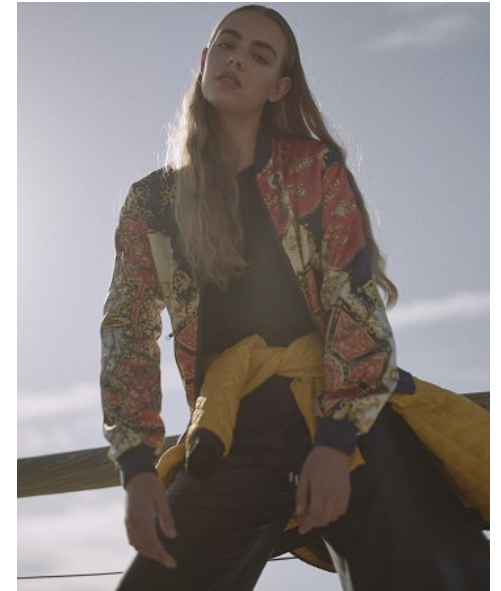

STEPHANIE POTTER

Height 5'8"/173cm Bust 31"/79cm Waist 25"/64cm Hips 36"/91cm Dress 6 US/36
EU/10 AUS Shoe 9.5 US/40.5 EU/7 UK Hair Blonde Eyes Blue

PRISCILLAS

1/25 Challis Ave | Potts Point | Sydney NSW | 2011 Australia | Tel: 61 2 9332 2422 |