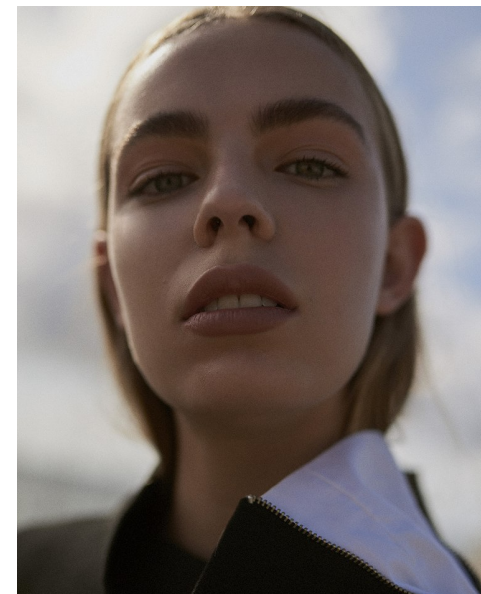

STEPHANIE POTTER

Height 5'8"/173cm Bust 31"/79cm Waist 25"/64cm Hips 36"/91cm Dress 6
US/36 EU/10 AUS Shoe 9.5 US/40.5 EU/7 UK Hair Blonde Eyes Blue

PRISCILLAS

1/25 Challis Ave | Potts Point | Sydney NSW | 2011 Australia | Tel: 61 2 9332
2422 | Email: women@priscillas.com.au