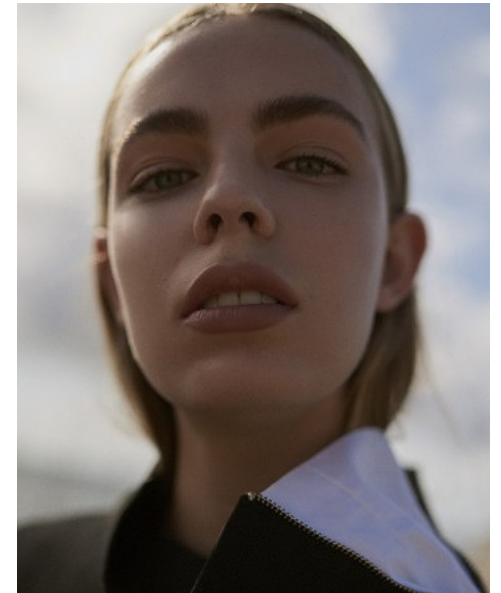

STEPHANIE POTTER

Height 5'8"/173cm Bust 31"/79cm Waist 25"/64cm Hips 36"/91cm Dress 6 US/36
EU/10 AUS Shoe 9.5 US/40.5 EU/7 UK Hair Blonde Eyes Blue

PRISCILLAS

1/25 Challis Ave | Potts Point | Sydney NSW | 2011 Australia | Tel: 61 2 9332 2422 |