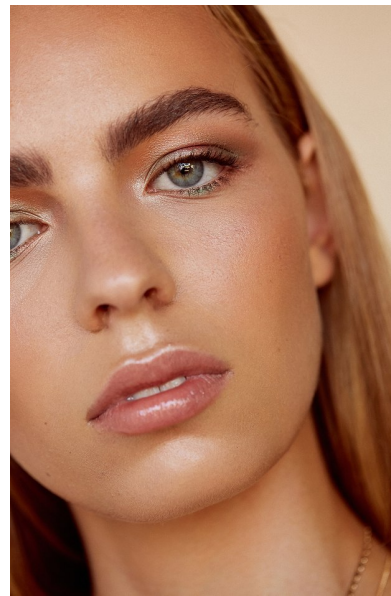

STEPHANIE POTTER

Height 5'8"/173cm Bust 31"/79cm Waist 25"/64cm Hips 36"/91cm Dress 6
US/36 EU/10 AUS Shoe 9.5 US/40.5 EU/7 UK Hair Blonde Eyes Blue

PRISCILLAS

1/25 Challis Ave | Potts Point | Sydney NSW | 2011 Australia | Tel: 61 2 9332
2422 | Email: women@priscillas.com.au