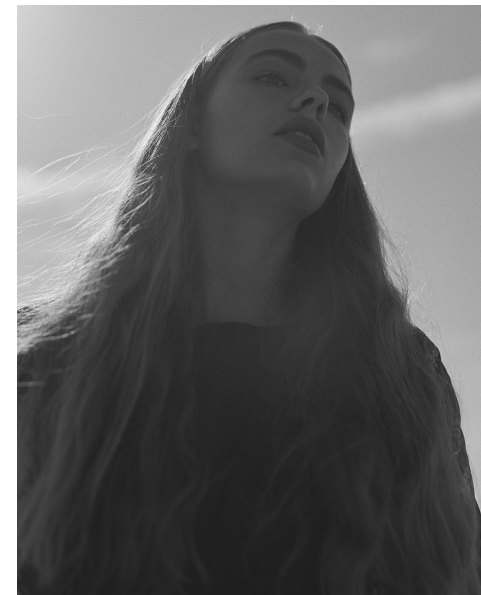

STEPHANIE POTTER

Height 5'8"/173cm Bust 31"/79cm Waist 25"/64cm Hips 36"/91cm Dress 6
US/36 EU/10 AUS Shoe 9.5 US/40.5 EU/7 UK Hair Blonde Eyes Blue

PRISCILLAS

1/25 Challis Ave | Potts Point | Sydney NSW | 2011 Australia | Tel: 61 2 9332
2422 | Email: women@priscillas.com.au