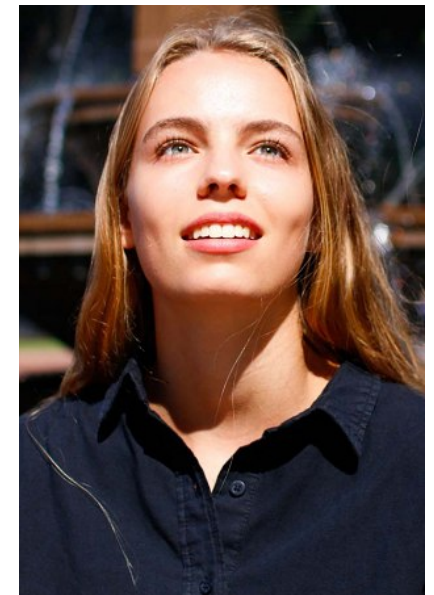

STEPHANIE POTTER

Height 5'8"/173cm Bust 31"/79cm Waist 25"/64cm Hips 36"/91cm Dress 6 US/36
EU/10 AUS Shoe 9.5 US/40.5 EU/7 UK Hair Blonde Eyes Blue

PRISCILLAS

1/25 Challis Ave | Potts Point | Sydney NSW | 2011 Australia | Tel: 61 2 9332 2422 |