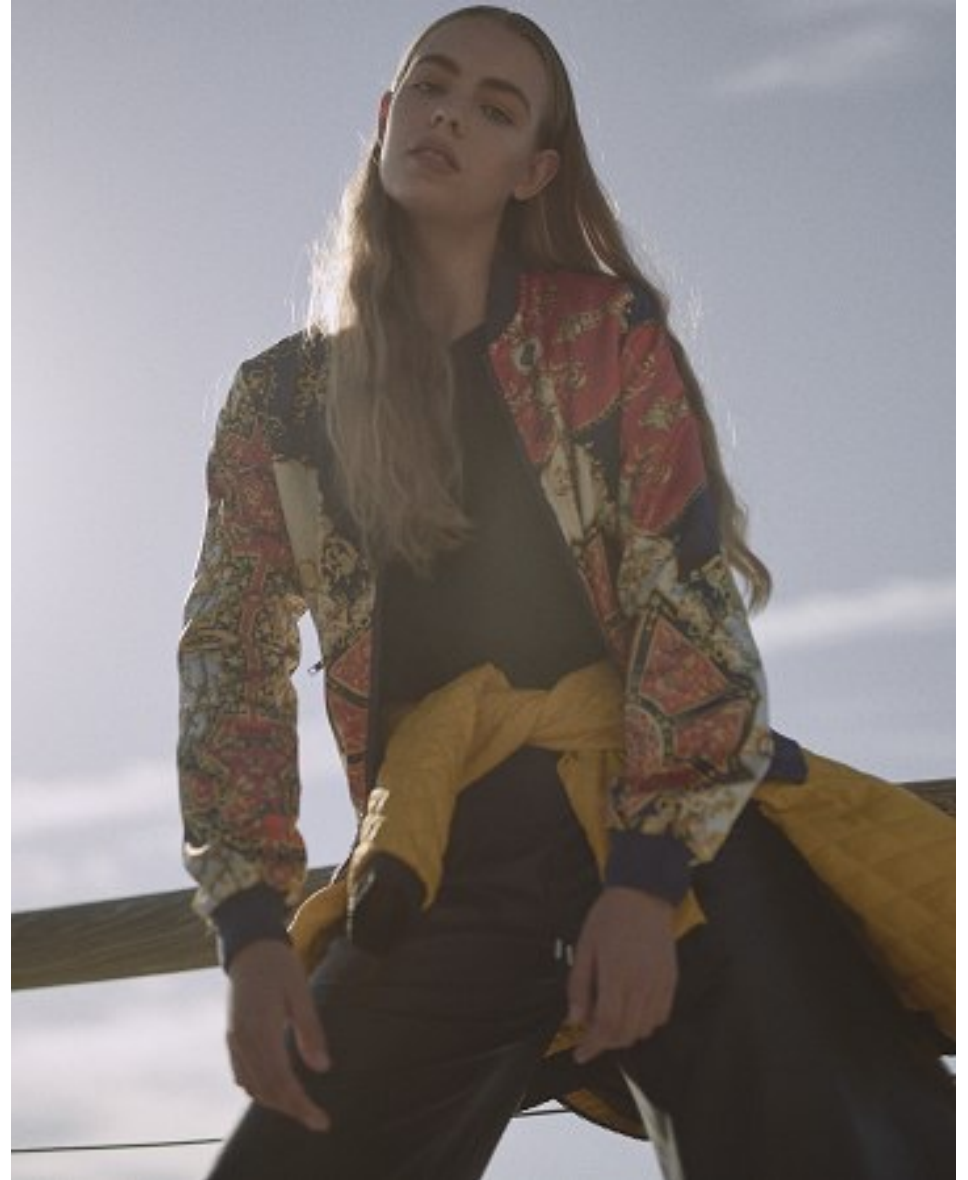

PRISCILLAS

STEPHANIE POTTER

Height 5'8"/173cm Bust 31"/79cm Waist 25"/64cm Hips 36"/91cm Dress 6 US/36 EU/10 AUS Shoe 9.5 US/40.5 EU/7 UK Hair Blonde Eyes Blue