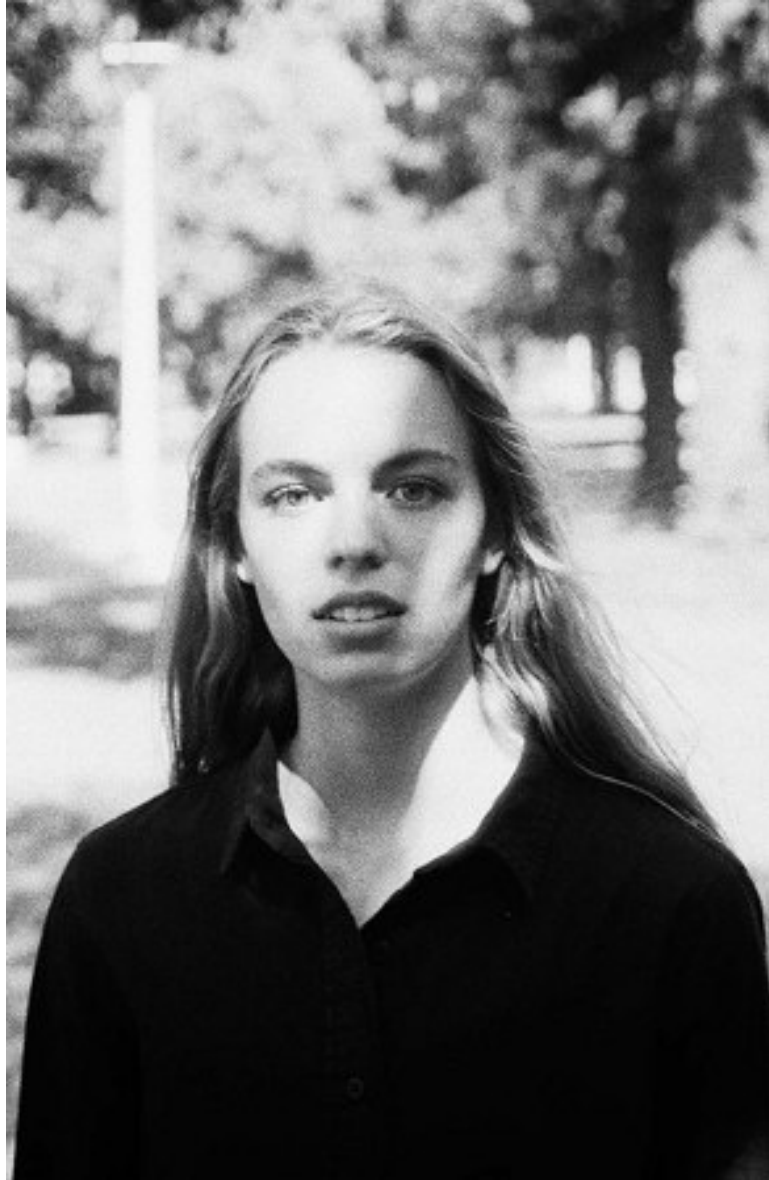

# PRISCILLAS

STEPHANIE POTTER

Height 5'8"/173cm Bust 31"/79cm Waist 25"/64cm Hips 36"/91cm Dress 6 US/36 EU/10 AUS Shoe 9.5 US/40.5 EU/7 UK Hair Blonde Eyes Blue