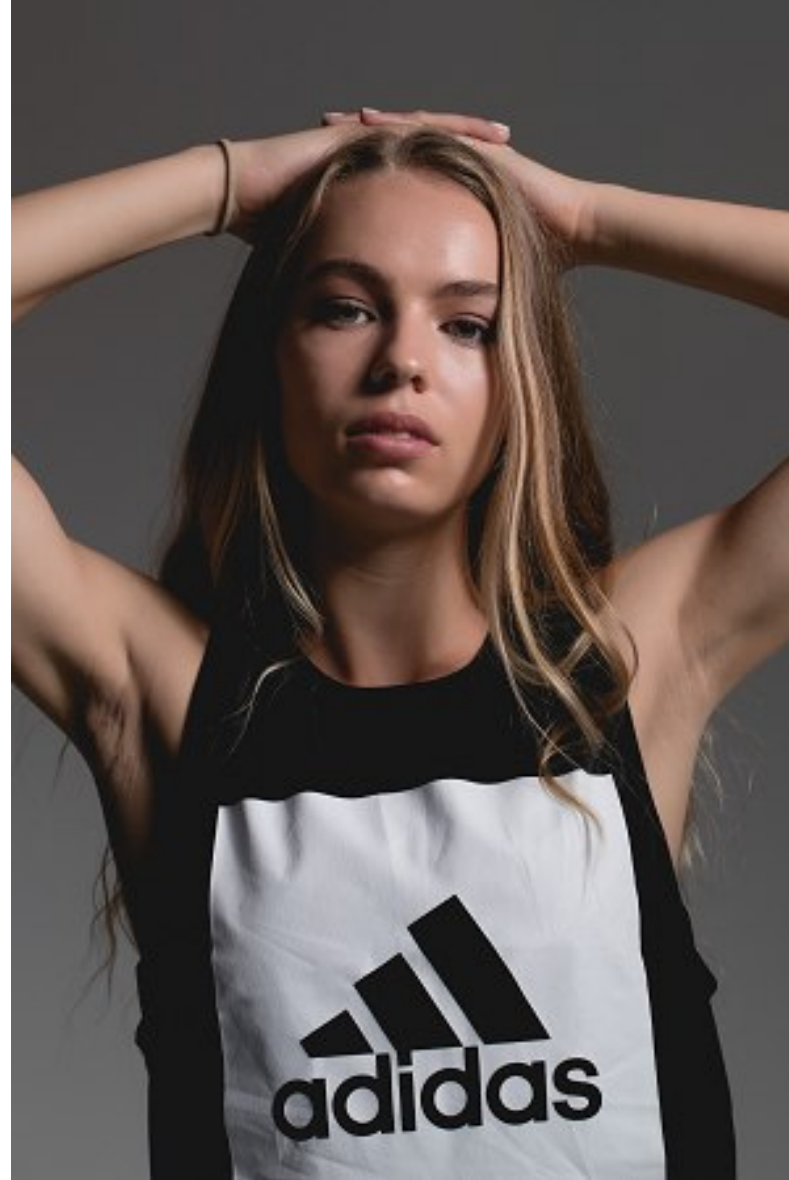

# PRISCILLAS

STEPHANIE POTTER

Height 5'8"/173cm Bust 31"/79cm Waist 25"/64cm Hips 36"/91cm Dress 6 US/36 EU/10 AUS Shoe 9.5 US/40.5 EU/7 UK Hair Blonde Eyes Blue